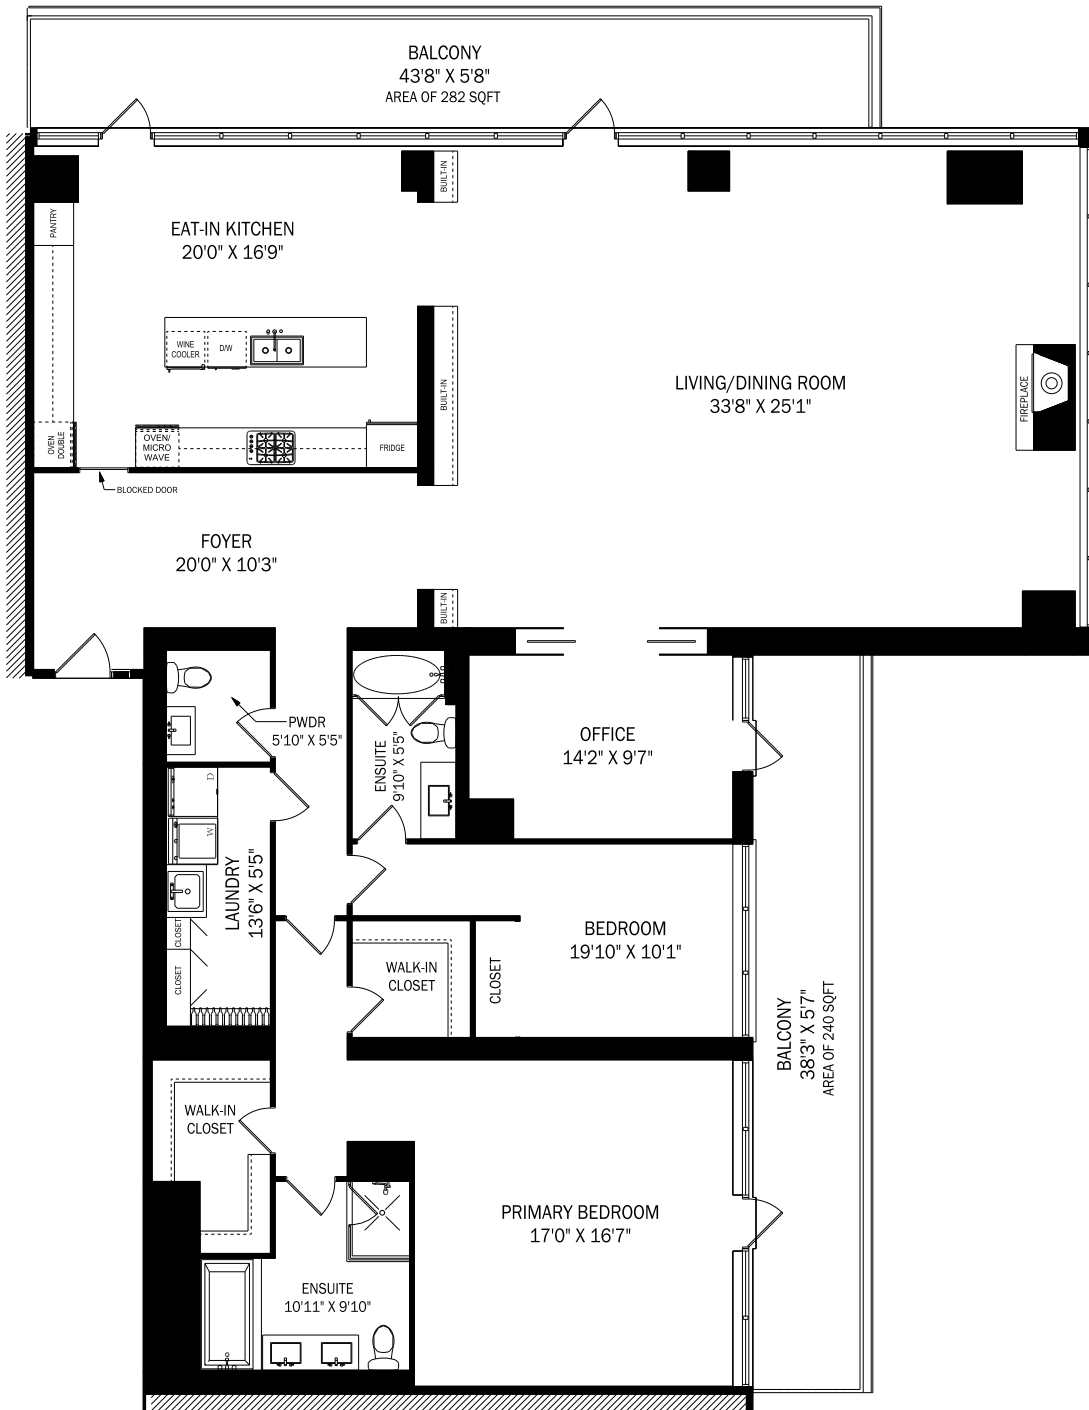

UPH1 - 80 JOHN STREET, TORONTO

CEILING HEIGHT 10'10"

SUITE #UPH1 - APPROX. 2764 SQUARE FEET