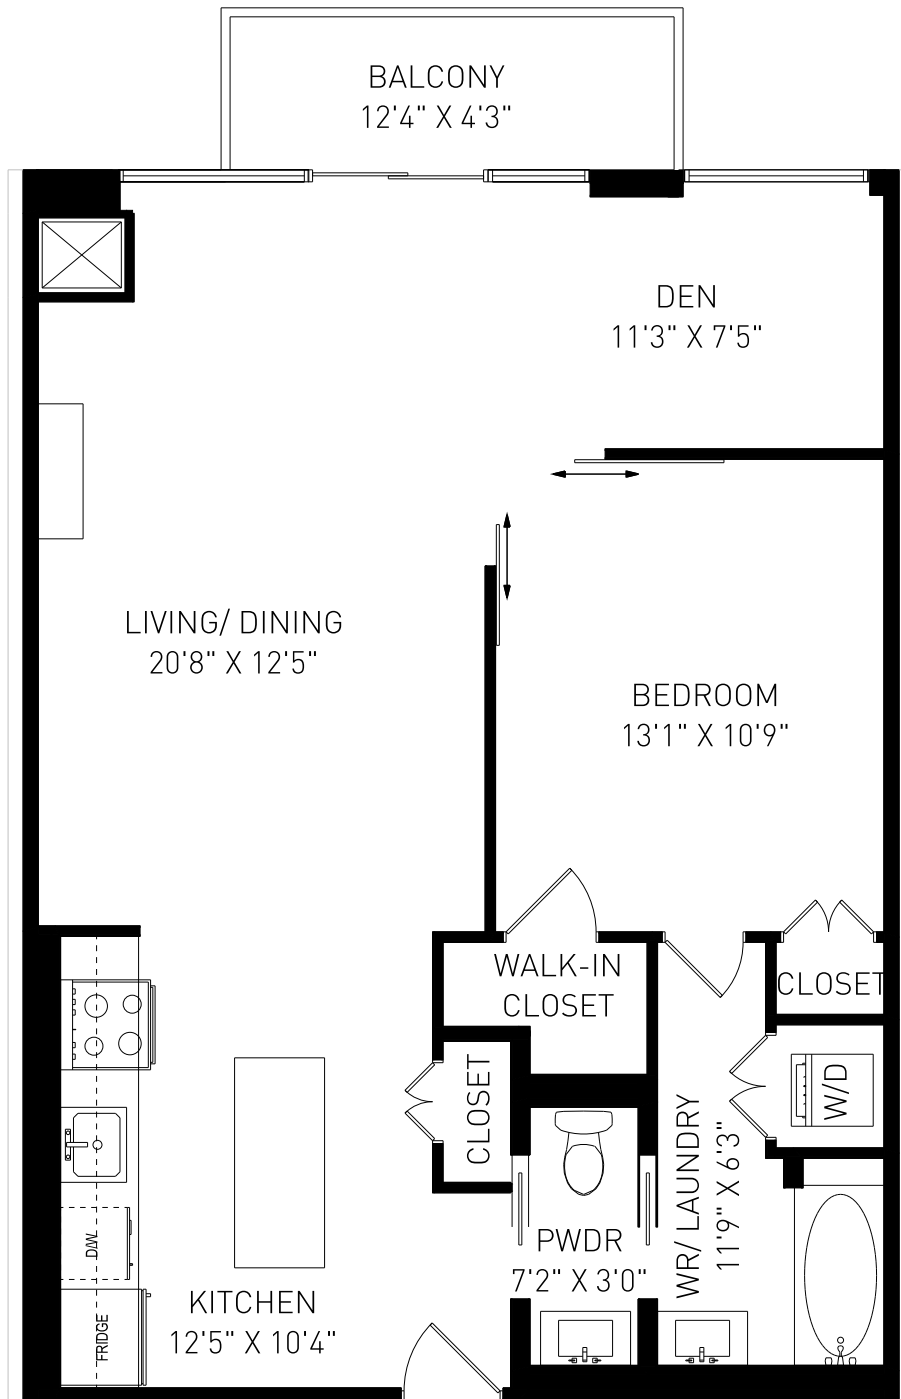

N503-116 GEORGE STREET, TORONTO

CEILING HEIGHT 9'10"

SUITE N503 -APPROX. 833 SQUARE FEET