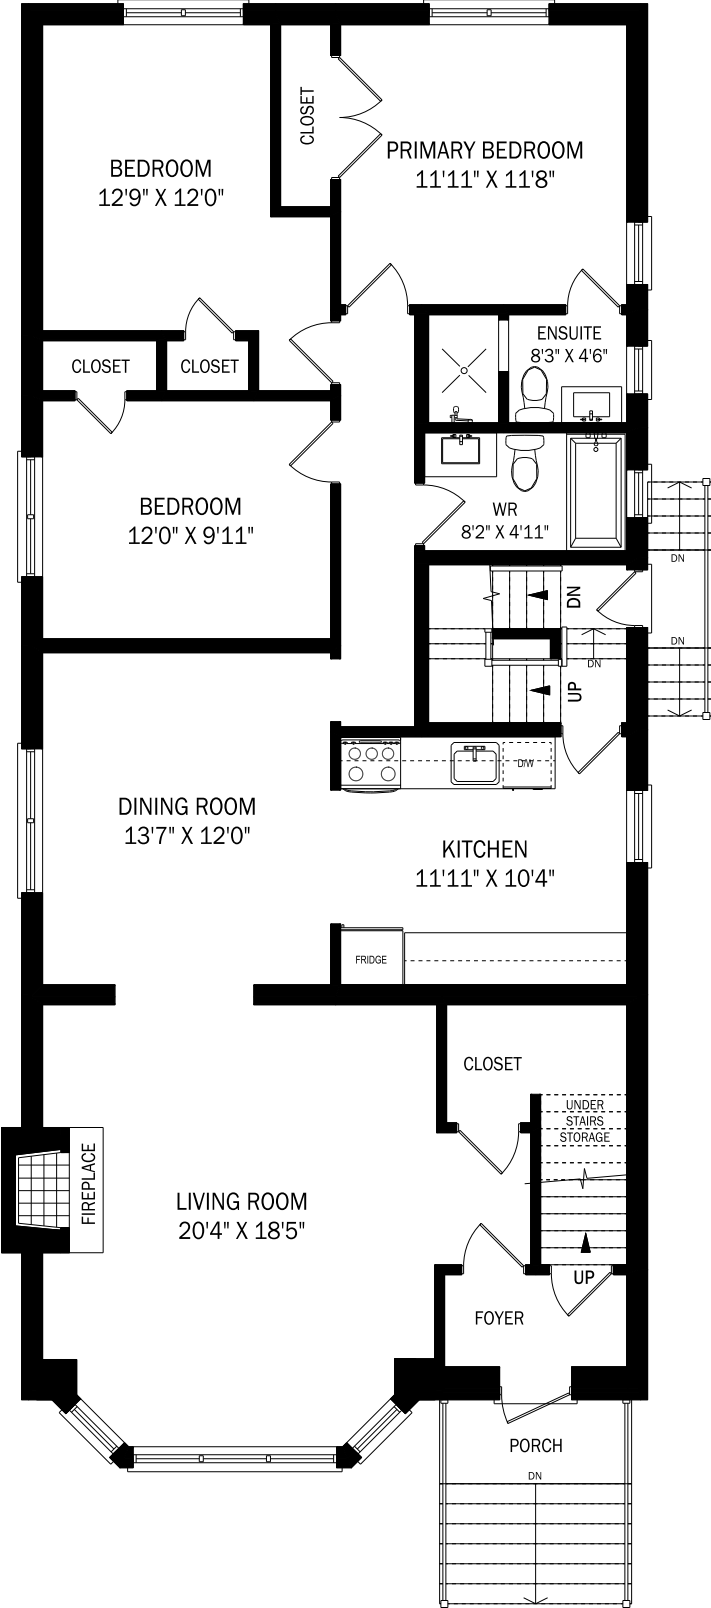

# 16 FARNHAM AVENUE, TORONTO

CEILING HEIGHT 8'4"

**MAIN FLOOR - 1553 SQUARE FEET**