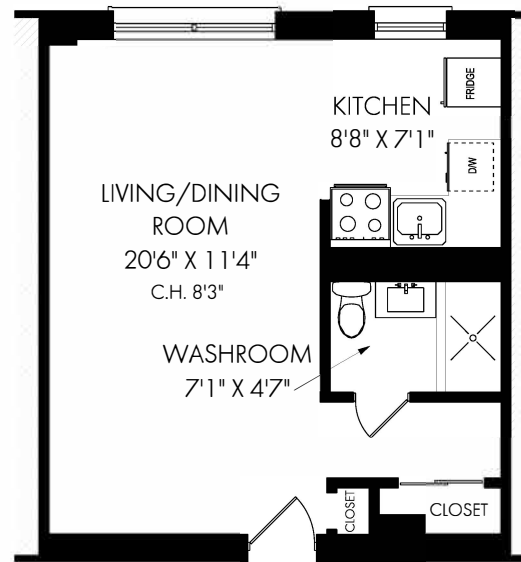

Bachelor Unit Sammon Avenue, East York

FLOOR PLAN

CEILING HEIGHT 8'3"

451 SQUARE FEET

December 29, 2020

PLANS4U © 2019 PLANSFORYOU

PlansForYou.ca/ info@plansforyou.ca /416.999.5096