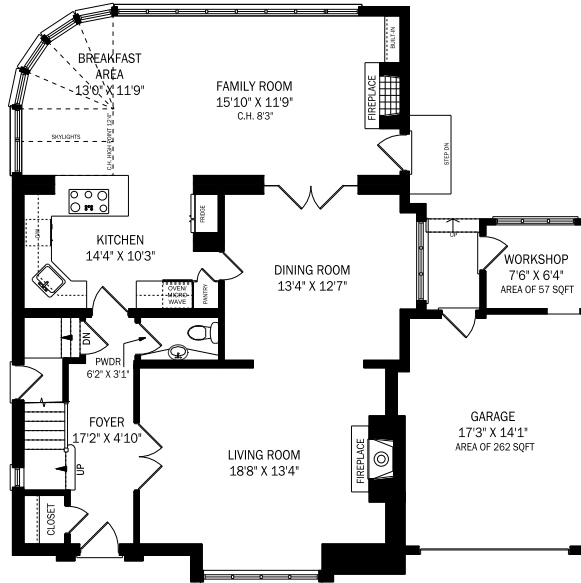

99 CORTLEIGH BOULEVARD, TORONTO

LOWER LEVEL - 1263 SQUARE FEET

CEILING HEIGHT 8'4"
MAIN FLOOR - 1271 SQUARE FEET

CEILING HEIGHT 8'2"
SECOND FLOOR - 1163 SQUARE FEET

CEILING HEIGHT 8'0"
THIRD FLOOR - 497 SQUARE FEET