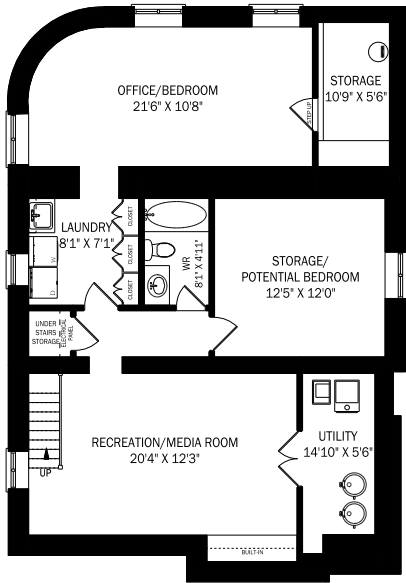

99 CORTLEIGH BOULEVARD, TORONTO

LOWER LEVEL - 1263 SQUARE FEET

CEILING HEIGHT 8'4"
MAIN FLOOR - 1271 SQUARE FEET

CEILING HEIGHT 8'2"
SECOND FLOOR - 1163 SQUARE FEET

CEILING HEIGHT 8'0"
THIRD FLOOR - 497 SQUARE FEET