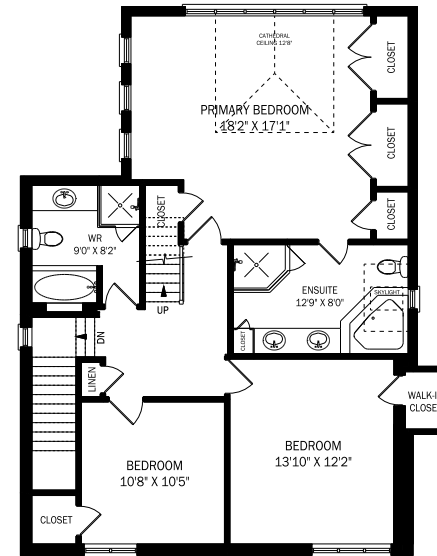

99 CORTLEIGH BOULEVARD, TORONTO

LOWER LEVEL - 1263 SQUARE FEET

CEILING HEIGHT 8'4"
MAIN FLOOR - 1271 SQUARE FEET

CEILING HEIGHT 8'2"
SECOND FLOOR - 1163 SQUARE FEET

CEILING HEIGHT 8'0"
THIRD FLOOR - 497 SQUARE FEET