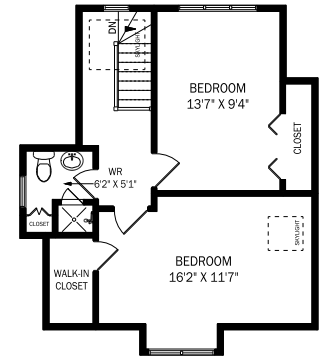

99 CORTLEIGH BOULEVARD, TORONTO

LOWER LEVEL - 1263 SQUARE FEET

CEILING HEIGHT 8'4"
MAIN FLOOR - 1271 SQUARE FEET

CEILING HEIGHT 8'2"
SECOND FLOOR - 1163 SQUARE FEET

CEILING HEIGHT 8'0"
THIRD FLOOR - 497 SQUARE FEET