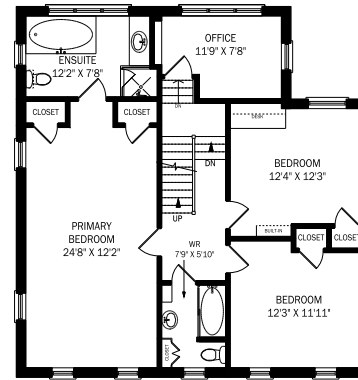

95 RIDGE DRIVE, TORONTO

LOWER LEVEL - 1066 SQUARE FEET

CEILING HEIGHT 8'7"
MAIN FLOOR - 1438 SQUARE FEET

CEILING HEIGHT 8'1"
SECOND FLOOR - 1066 SQUARE FEET

CEILING HEIGHT 8'1"
THIRD FLOOR - 571 SQUARE FEET