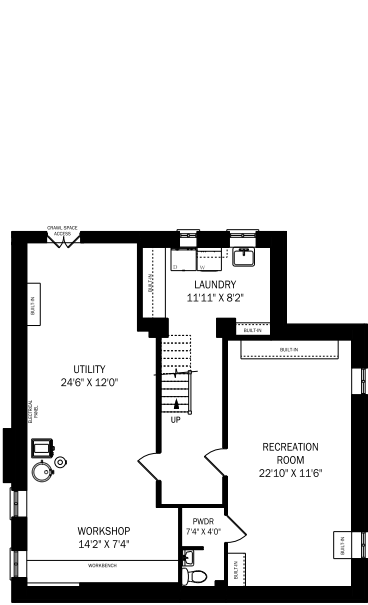

95 RIDGE DRIVE, TORONTO

LOWER LEVEL - 1066 SQUARE FEET

CEILING HEIGHT 8'7"
MAIN FLOOR - 1438 SQUARE FEET

CEILING HEIGHT 8'1"
SECOND FLOOR - 1066 SQUARE FEET

CEILING HEIGHT 8'1"
THIRD FLOOR - 571 SQUARE FEET