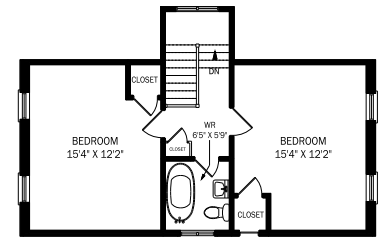

95 RIDGE DRIVE, TORONTO

LOWER LEVEL - 1066 SQUARE FEET

CEILING HEIGHT 8'7"
MAIN FLOOR - 1438 SQUARE FEET

CEILING HEIGHT 8'1"
SECOND FLOOR - 1066 SQUARE FEET

CEILING HEIGHT 8'1"
THIRD FLOOR - 571 SQUARE FEET