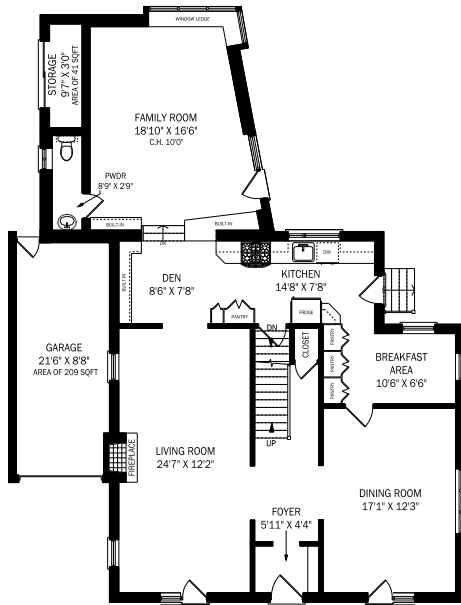

95 RIDGE DRIVE, TORONTO

LOWER LEVEL - 1066 SQUARE FEET

CEILING HEIGHT 8'7"
MAIN FLOOR - 1438 SQUARE FEET

CEILING HEIGHT 8'1"
SECOND FLOOR - 1066 SQUARE FEET

CEILING HEIGHT 8'1"
THIRD FLOOR - 571 SQUARE FEET