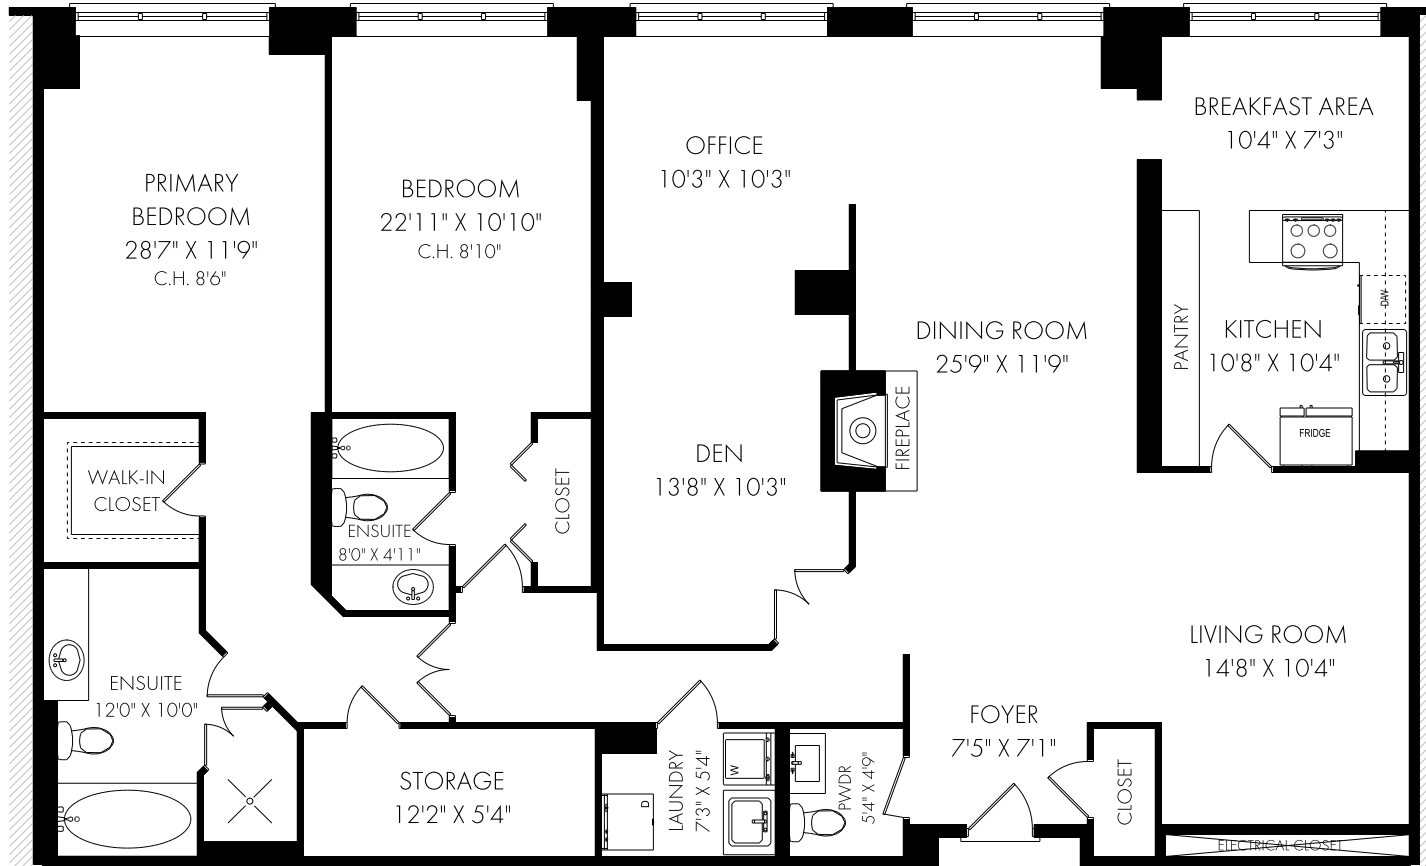

909-2900 Yonge Street, Toronto

FLOOR PLAN

CEILING HEIGHT 8'0"

SUITE #909 - APPROX. 2051 SQUARE FEET

Saturday, April 9, 2022