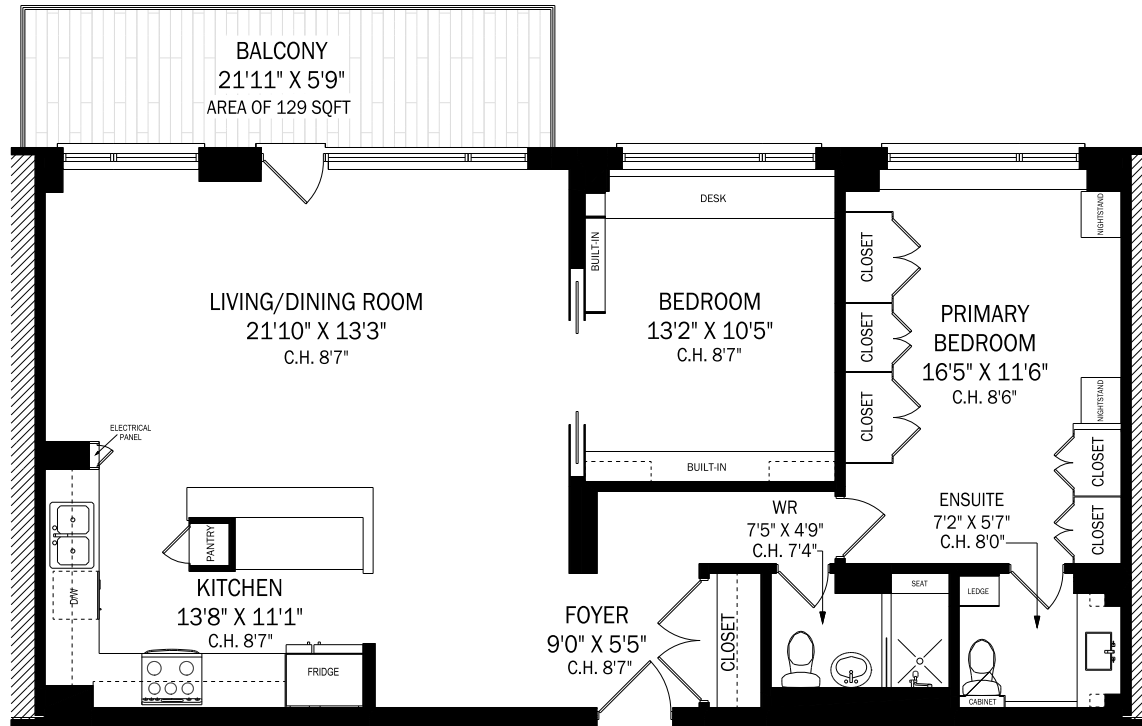

740-21 DALE AVENUE, TORONTO

CEILING HEIGHT 8'7"

SUITE #740 - APPROX. 1102 SQUARE FEET