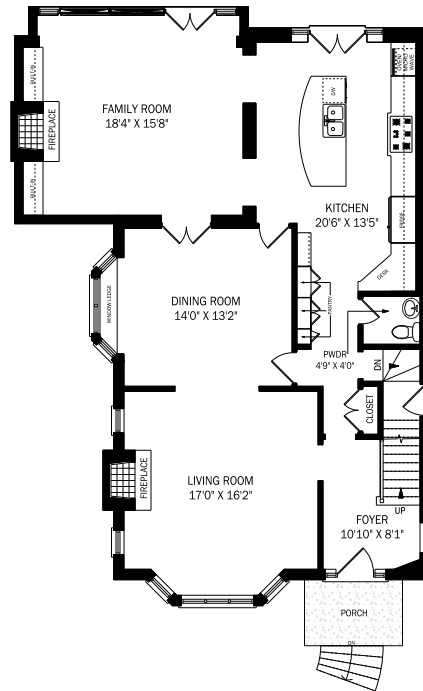

74 LASCELLES BOULEVARD, TORONTO

LOWER LEVEL - 1358 SQUARE FEET

CEILING HEIGHT 8'3"
 MAIN FLOOR - 1416 SQUARE FEET

CEILING HEIGHT 8'1"
 SECOND FLOOR - 1337 SQUARE FEET

THIRD FLOOR - 372 SQUARE FEET