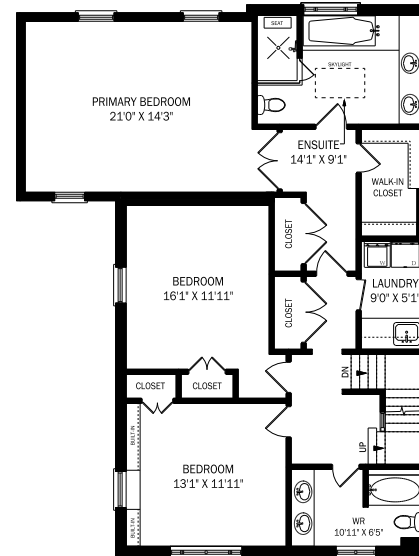

74 LASCELLES BOULEVARD, TORONTO

LOWER LEVEL - 1358 SQUARE FEET

CEILING HEIGHT 8'3"
 MAIN FLOOR - 1416 SQUARE FEET

CEILING HEIGHT 8'1"
 SECOND FLOOR - 1337 SQUARE FEET

THIRD FLOOR - 372 SQUARE FEET