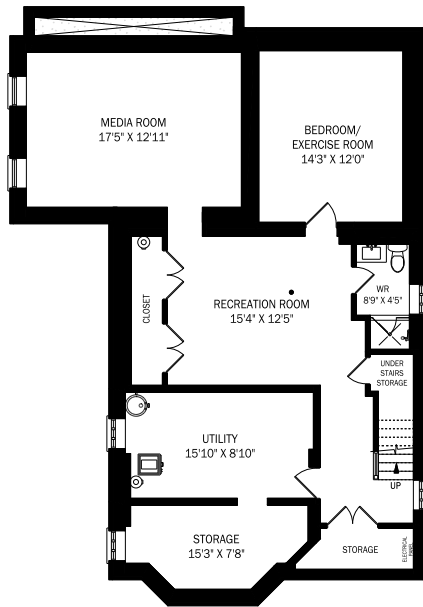

74 LASCELLES BOULEVARD, TORONTO

LOWER LEVEL - 1358 SQUARE FEET

CEILING HEIGHT 8'3"
 MAIN FLOOR - 1416 SQUARE FEET

CEILING HEIGHT 8'1"
 SECOND FLOOR - 1337 SQUARE FEET

THIRD FLOOR - 372 SQUARE FEET