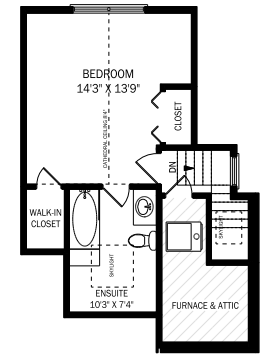

74 LASCELLES BOULEVARD, TORONTO

LOWER LEVEL - 1358 SQUARE FEET

CEILING HEIGHT 8'3"
 MAIN FLOOR - 1416 SQUARE FEET

CEILING HEIGHT 8'1"
 SECOND FLOOR - 1337 SQUARE FEET

THIRD FLOOR - 372 SQUARE FEET