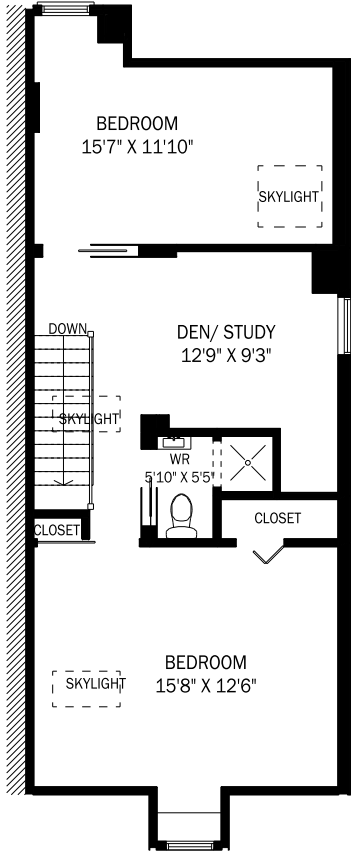

7 EARNBRIDGE STREET, TORONTO

CEILING HEIGHT 8'11"
MAIN FLOOR - 738 SQUARE FEET

CEILING HEIGHT 8'7"
SECOND FLOOR - 743 SQUARE FEET

CEILING HEIGHT 8'4"
THIRD FLOOR - 684 SQUARE FEET

BASEMENT - 738 SQUARE FEET