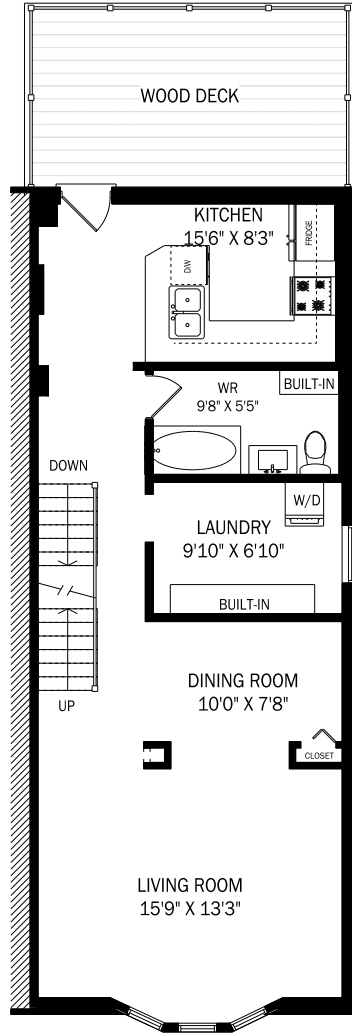

7 EARNBRIDGE STREET, TORONTO

CEILING HEIGHT 8'11"
MAIN FLOOR - 738 SQUARE FEET

CEILING HEIGHT 8'7"
SECOND FLOOR - 743 SQUARE FEET

CEILING HEIGHT 8'4"
THIRD FLOOR - 684 SQUARE FEET

BASEMENT - 738 SQUARE FEET