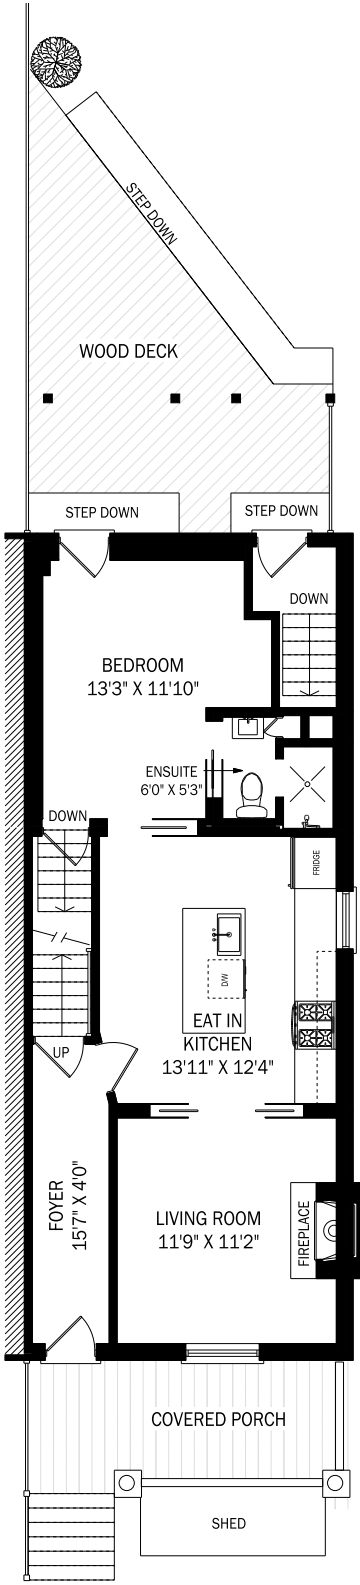

7 EARNBRIDGE STREET, TORONTO

CEILING HEIGHT 8'11"
MAIN FLOOR - 738 SQUARE FEET

CEILING HEIGHT 8'7"
SECOND FLOOR - 743 SQUARE FEET

CEILING HEIGHT 8'4"
THIRD FLOOR - 684 SQUARE FEET

BASEMENT - 738 SQUARE FEET