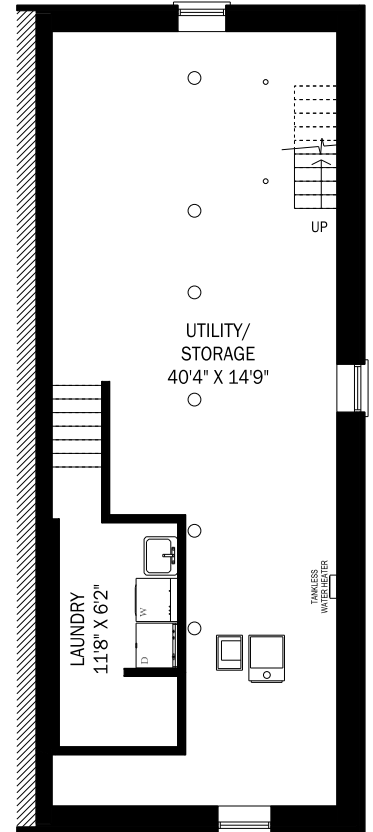

7 EARNBRIDGE STREET, TORONTO

CEILING HEIGHT 8'11"
MAIN FLOOR - 738 SQUARE FEET

CEILING HEIGHT 8'7"
SECOND FLOOR - 743 SQUARE FEET

CEILING HEIGHT 8'4"
THIRD FLOOR - 684 SQUARE FEET

BASEMENT - 738 SQUARE FEET