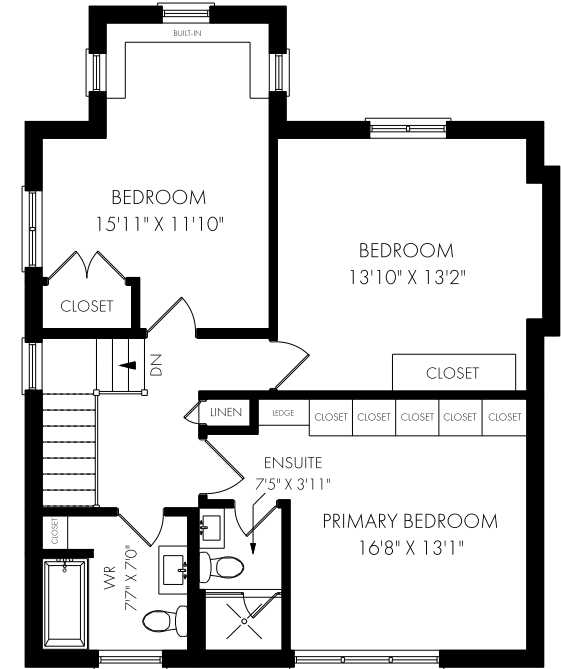

58 Elmsthorpe Avenue, Toronto

FLOOR PLAN

Monday, February 7, 2022