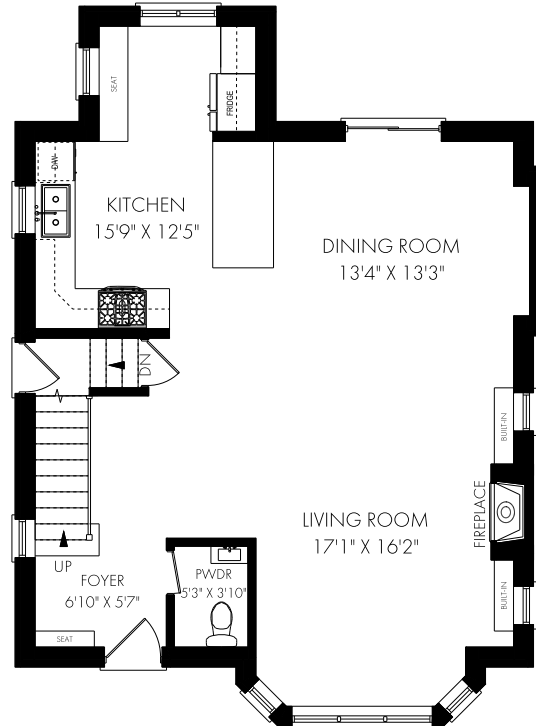

58 Elmsthorpe Avenue, Toronto

FLOOR PLAN

Monday, February 7, 2022