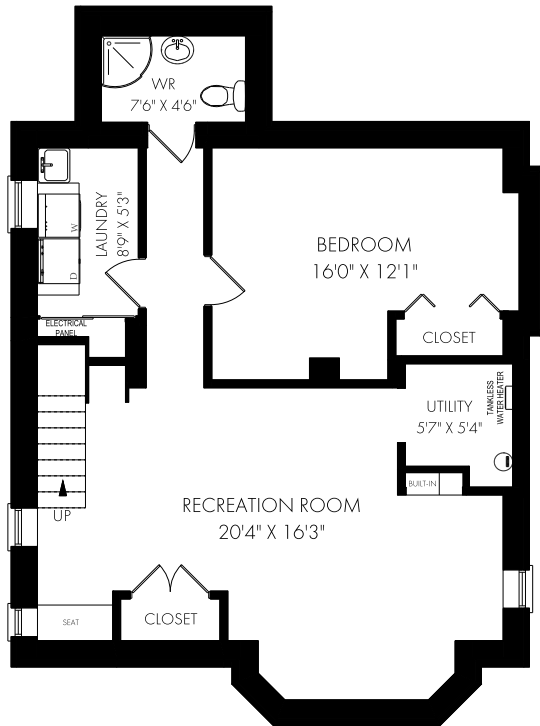

58 Elmsthorpe Avenue, Toronto

FLOOR PLAN

Monday, February 7, 2022