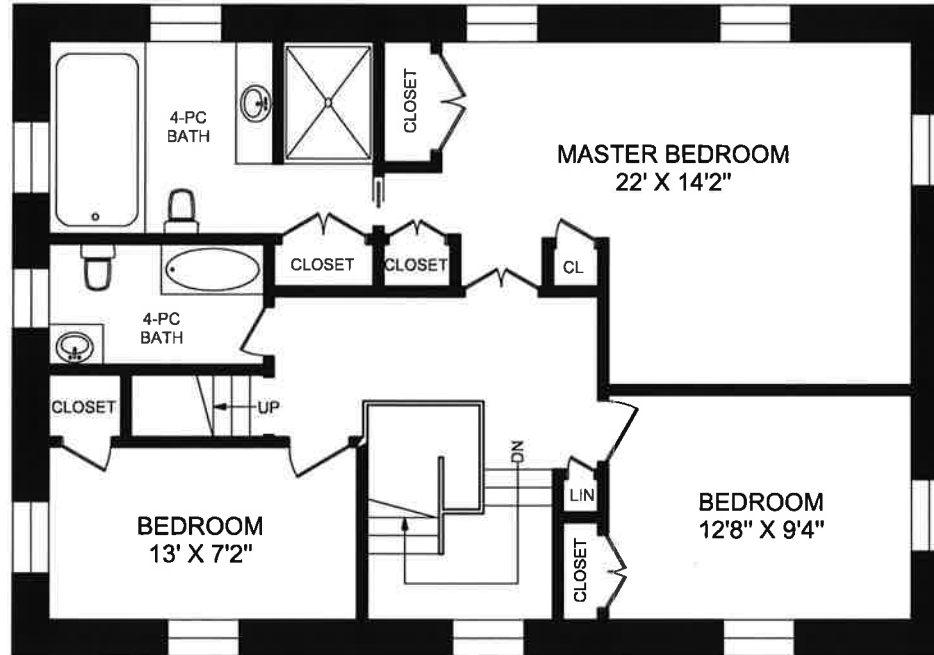

57 GLENGOWAN ROAD

MAIN FLOOR
1633 SQUARE FEET

57 GLENGOWAN ROAD

**SECOND FLOOR
1052 SQUARE FEET**

57 GLENGOWAN ROAD

THIRD FLOOR
767 SQUARE FEET

57 GLENGOWAN ROAD

LOWER LEVEL
1488 SQUARE FEET