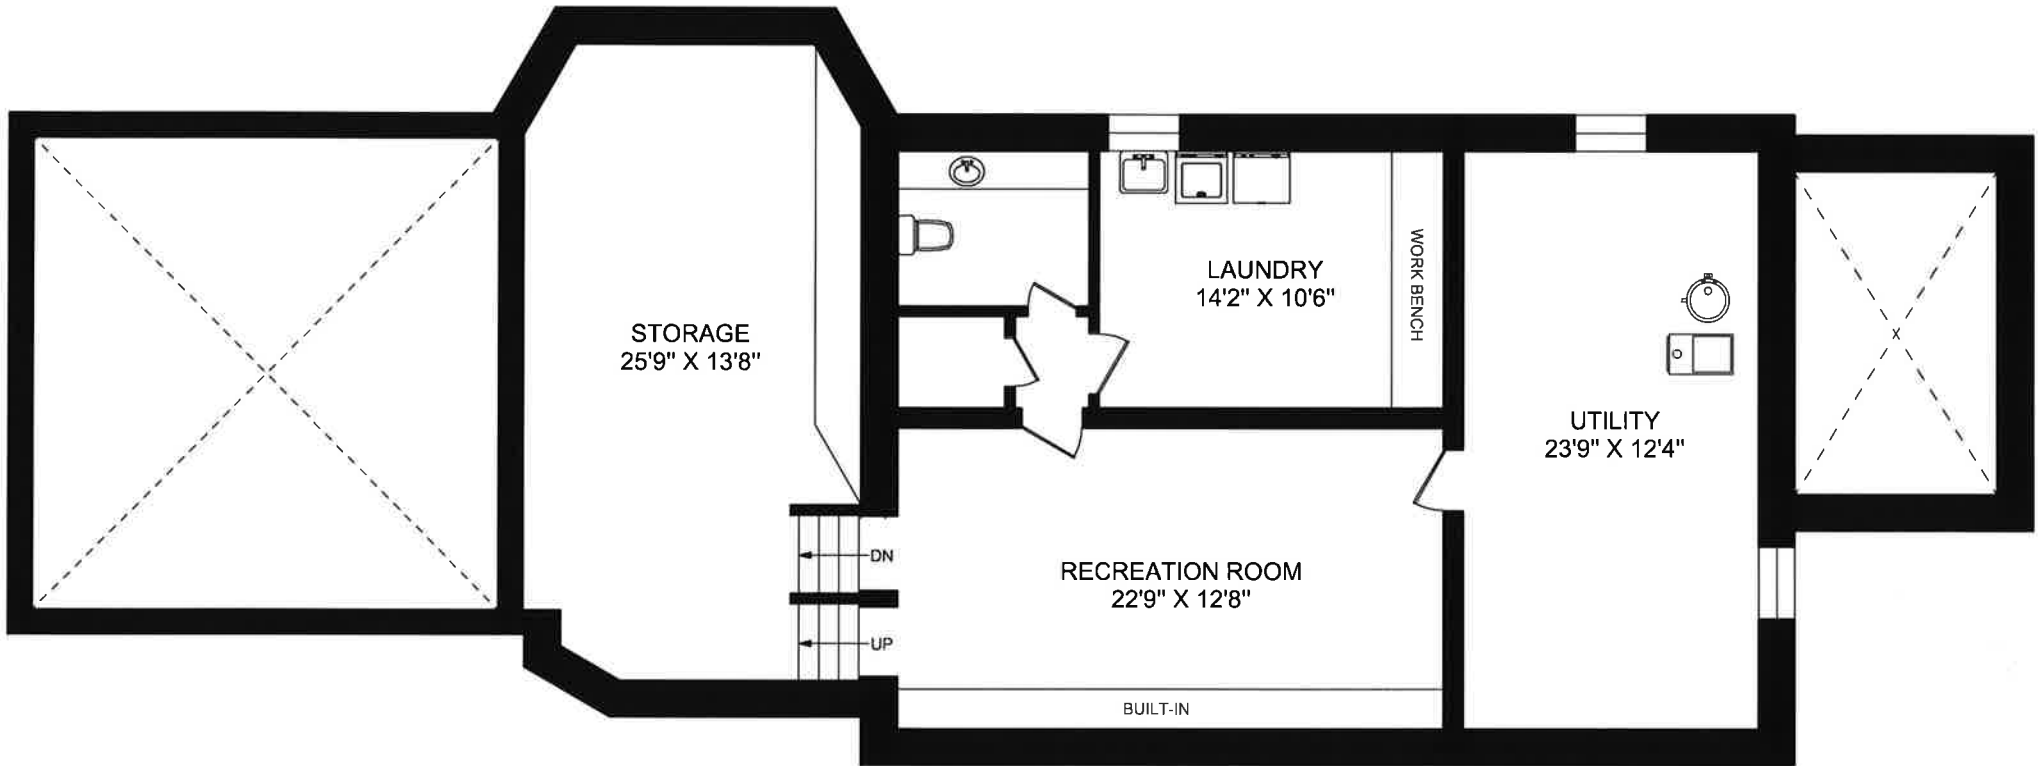

57 GLENGOWAN ROAD

MAIN FLOOR
1633 SQUARE FEET

57 GLENGOWAN ROAD

**SECOND FLOOR
1052 SQUARE FEET**

57 GLENGOWAN ROAD

THIRD FLOOR
767 SQUARE FEET

57 GLENGOWAN ROAD

LOWER LEVEL
1488 SQUARE FEET