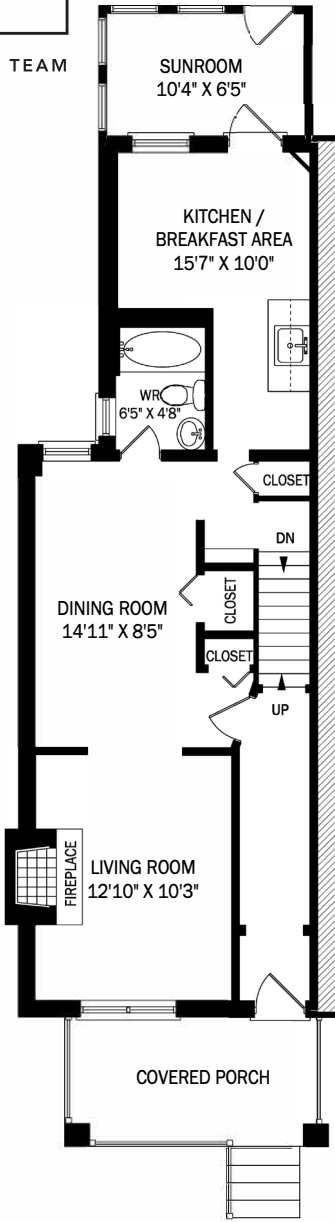

53 Dupont Street

CEILING HEIGHT 9'0"
MAIN FLOOR - 653 SQUARE FEET
 PLUS 76 SQ.FT. SUNROOM

SECOND FLOOR - 662 SQUARE FEET

THIRD FLOOR - 466 SQUARE FEET

BASEMENT - 653 SQUARE FEET