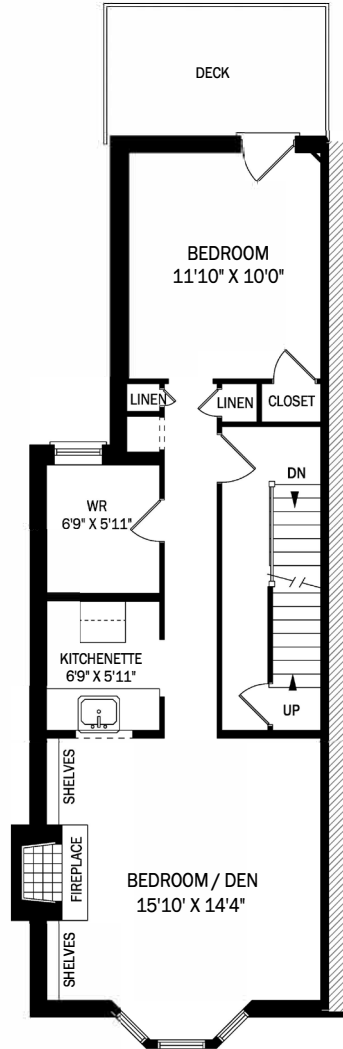

53 Dupont Street

CEILING HEIGHT 9'0"
MAIN FLOOR - 653 SQUARE FEET
 PLUS 76 SQ.FT. SUNROOM

SECOND FLOOR - 662 SQUARE FEET

THIRD FLOOR - 466 SQUARE FEET

BASEMENT - 653 SQUARE FEET