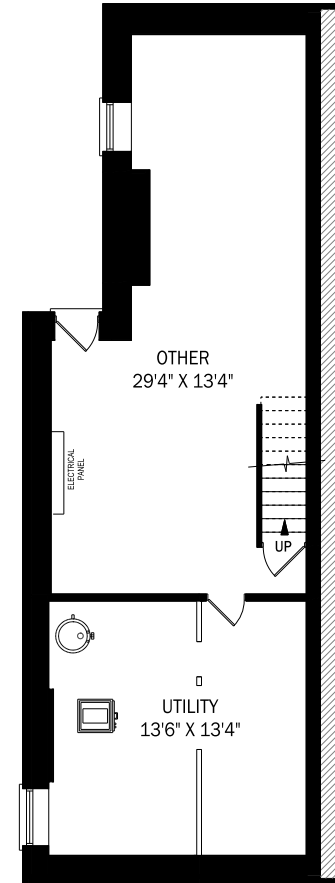

53 Dupont Street

CEILING HEIGHT 9'0"
MAIN FLOOR - 653 SQUARE FEET
 PLUS 76 SQ.FT. SUNROOM

SECOND FLOOR - 662 SQUARE FEET

THIRD FLOOR - 466 SQUARE FEET

BASEMENT - 653 SQUARE FEET