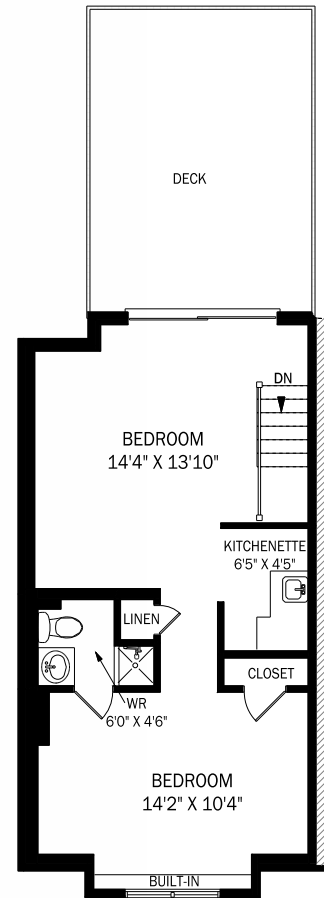

53 Dupont Street

CEILING HEIGHT 9'0"
MAIN FLOOR - 653 SQUARE FEET
 PLUS 76 SQ.FT. SUNROOM

SECOND FLOOR - 662 SQUARE FEET

THIRD FLOOR - 466 SQUARE FEET

BASEMENT - 653 SQUARE FEET