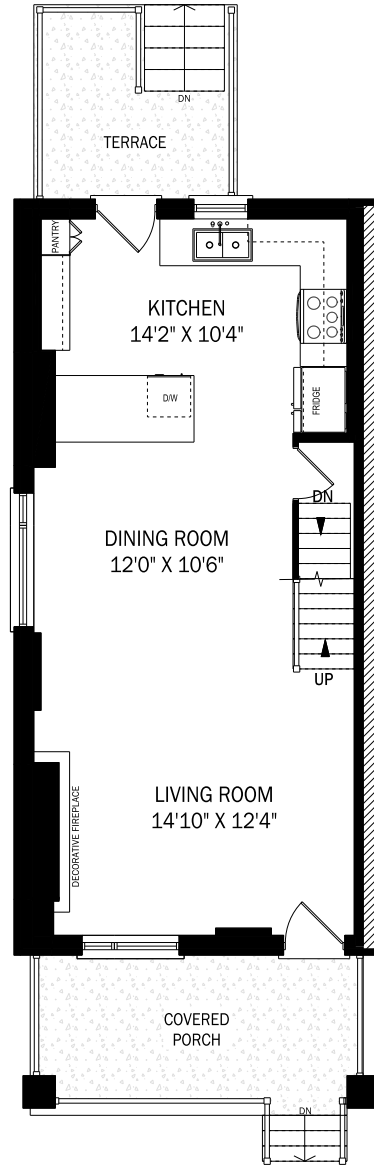

# 51 CONWAY AVENUE, TORONTO

CEILING HEIGHT 6'6"  
**LOWER LEVEL - 566 SQUARE FEET**

CEILING HEIGHT 8'4"  
**MAIN FLOOR - 566 SQUARE FEET**

CEILING HEIGHT 8'5"  
**SECOND FLOOR - 609 SQUARE FEET**