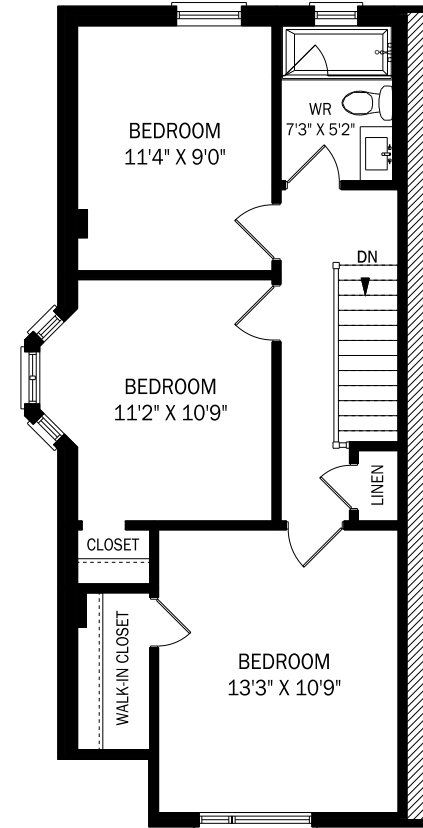

# 51 CONWAY AVENUE, TORONTO

CEILING HEIGHT 6'6"  
**LOWER LEVEL - 566 SQUARE FEET**

CEILING HEIGHT 8'4"  
**MAIN FLOOR - 566 SQUARE FEET**

CEILING HEIGHT 8'5"  
**SECOND FLOOR - 609 SQUARE FEET**