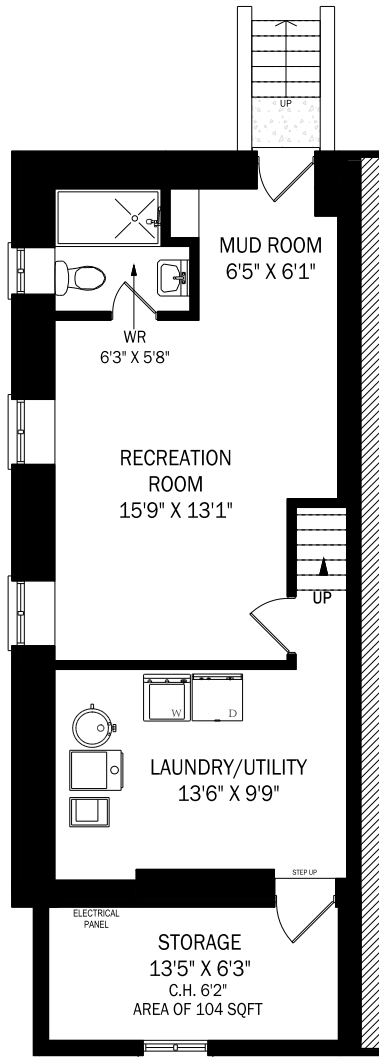

# 51 CONWAY AVENUE, TORONTO

CEILING HEIGHT 6'6"  
**LOWER LEVEL - 566 SQUARE FEET**

CEILING HEIGHT 8'4"  
**MAIN FLOOR - 566 SQUARE FEET**

CEILING HEIGHT 8'5"  
**SECOND FLOOR - 609 SQUARE FEET**