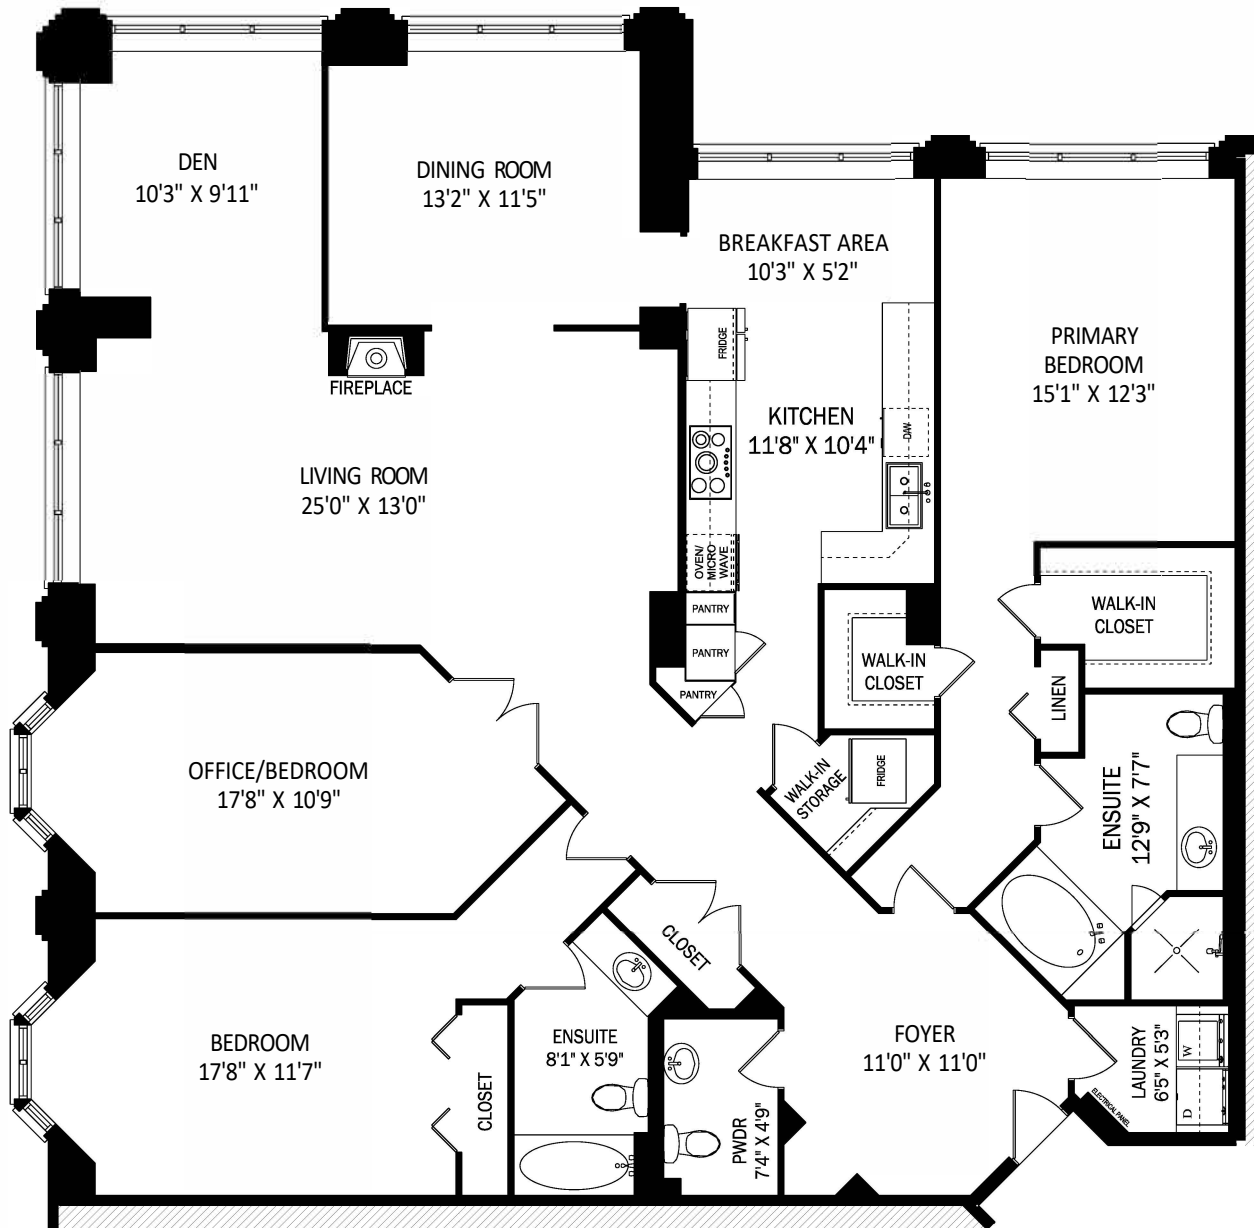

503-2900 YONGE STREET, TORONTO

CEILING HEIGHT 8'0"

SUITE #503 -APPROX. 2320 SQUARE FEET