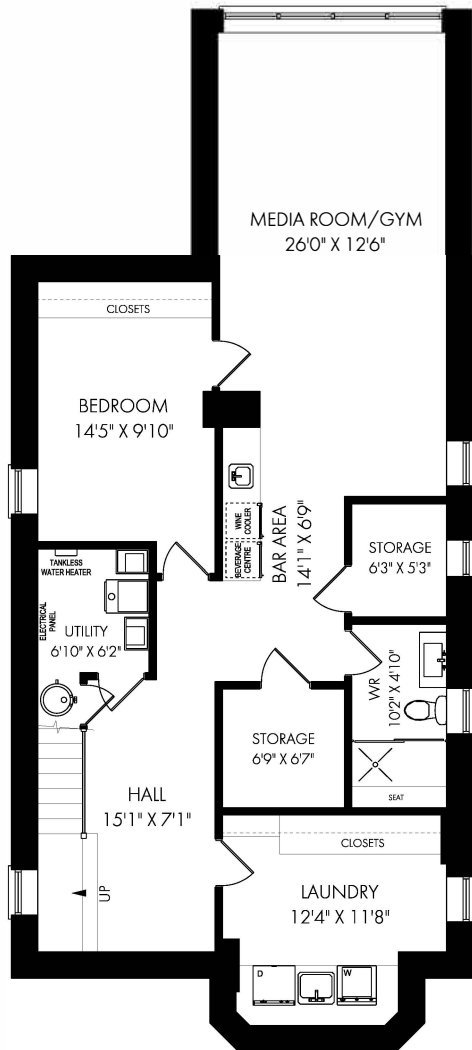

4 Blythwood Crescent, Toronto

FLOOR PLAN

Friday, April 29, 2022