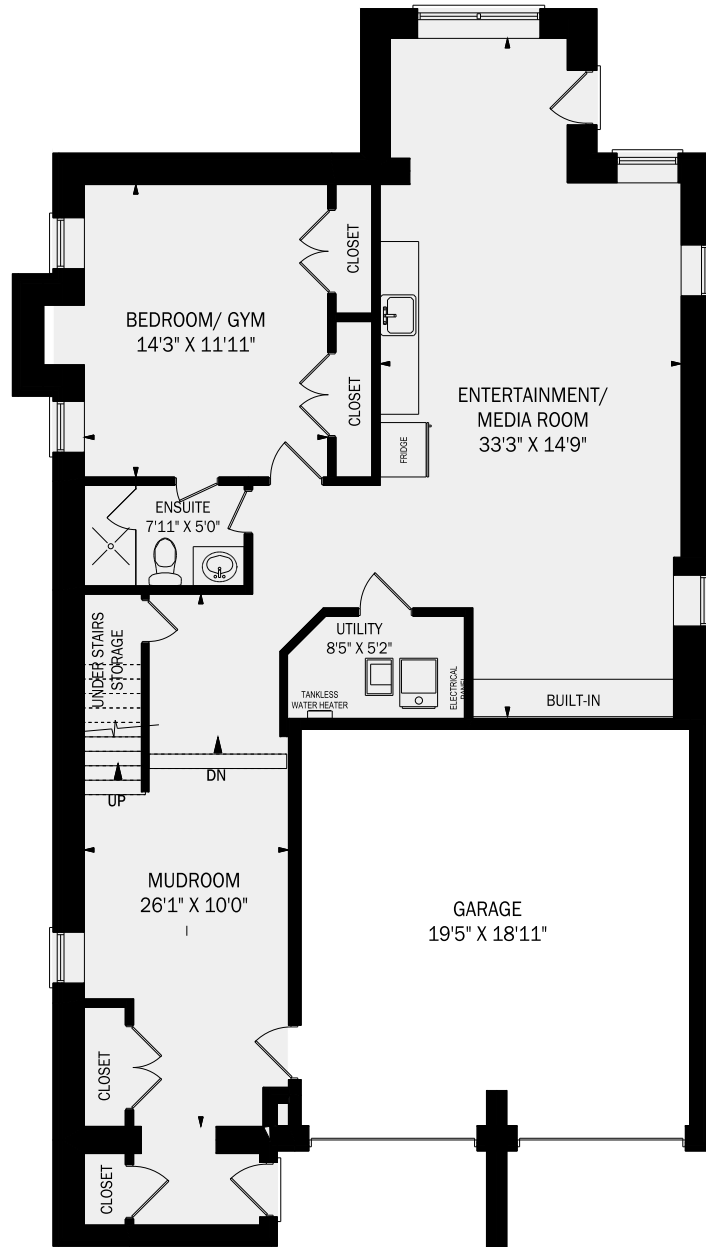

# 371 BROOKE AVENUE, TORONTO

CEILING HEIGHT 9'4"  
**MAIN FLOOR - 1639 SQUARE FEET**

CEILING HEIGHT 8'0"  
**SECOND FLOOR - 1557 SQUARE FEET**

# 371 BROOKE AVENUE, TORONTO

CEILING HEIGHT 8'6"  
**LOWER LEVEL - 1298 SQUARE FEET**