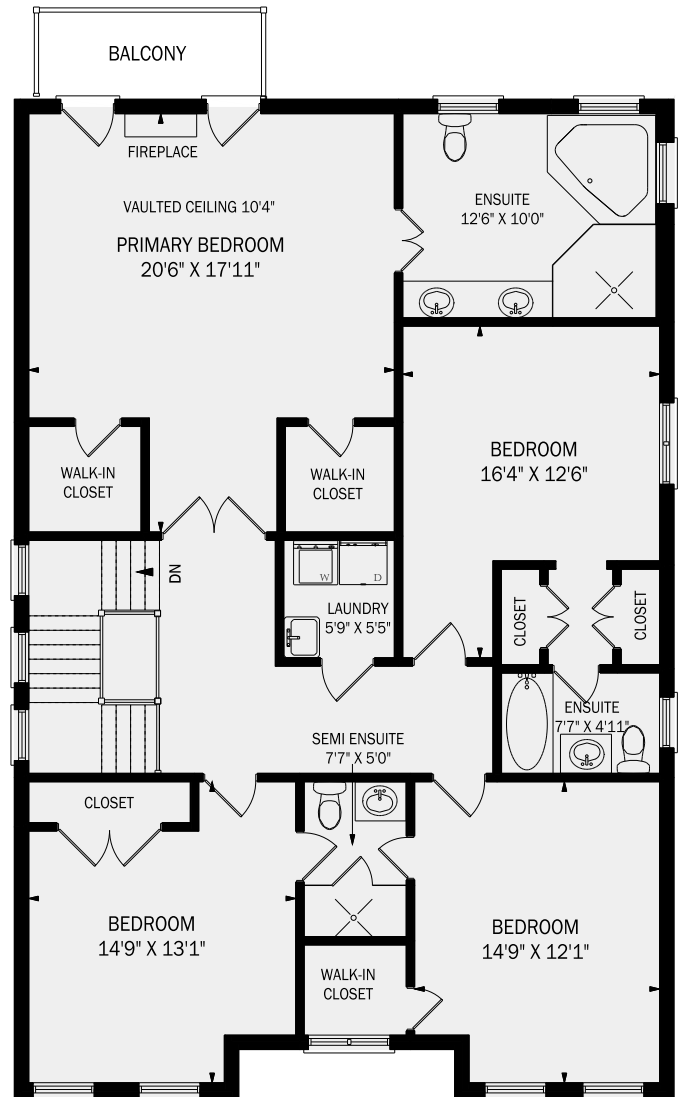

# 371 BROOKE AVENUE, TORONTO

CEILING HEIGHT 9'4"  
**MAIN FLOOR - 1639 SQUARE FEET**

CEILING HEIGHT 8'0"  
**SECOND FLOOR - 1557 SQUARE FEET**

# 371 BROOKE AVENUE, TORONTO

CEILING HEIGHT 8'6"  
**LOWER LEVEL - 1298 SQUARE FEET**