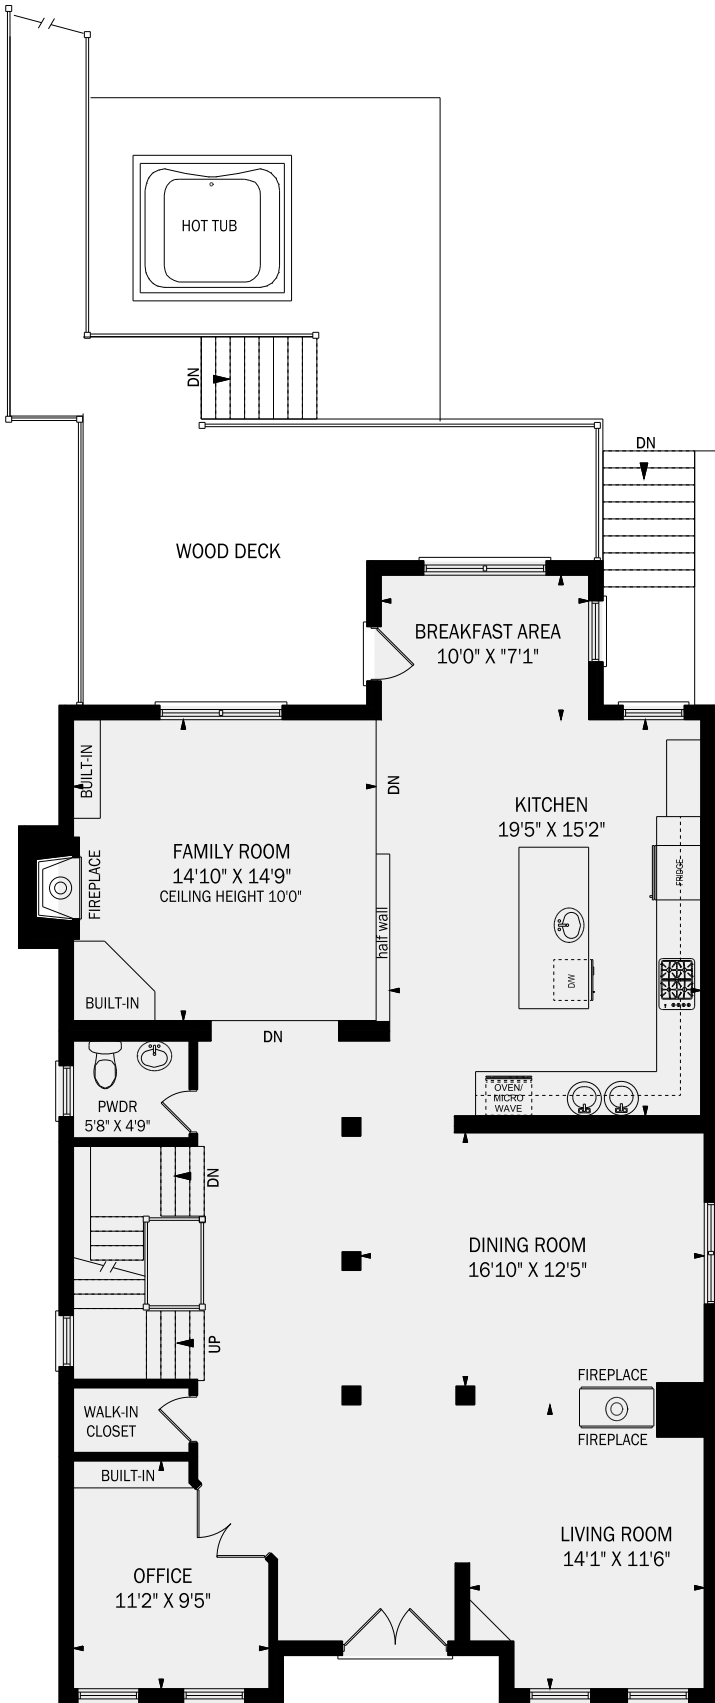

# 371 BROOKE AVENUE, TORONTO

CEILING HEIGHT 9'4"  
**MAIN FLOOR - 1639 SQUARE FEET**

CEILING HEIGHT 8'0"  
**SECOND FLOOR - 1557 SQUARE FEET**

# 371 BROOKE AVENUE, TORONTO

CEILING HEIGHT 8'6"  
**LOWER LEVEL - 1298 SQUARE FEET**