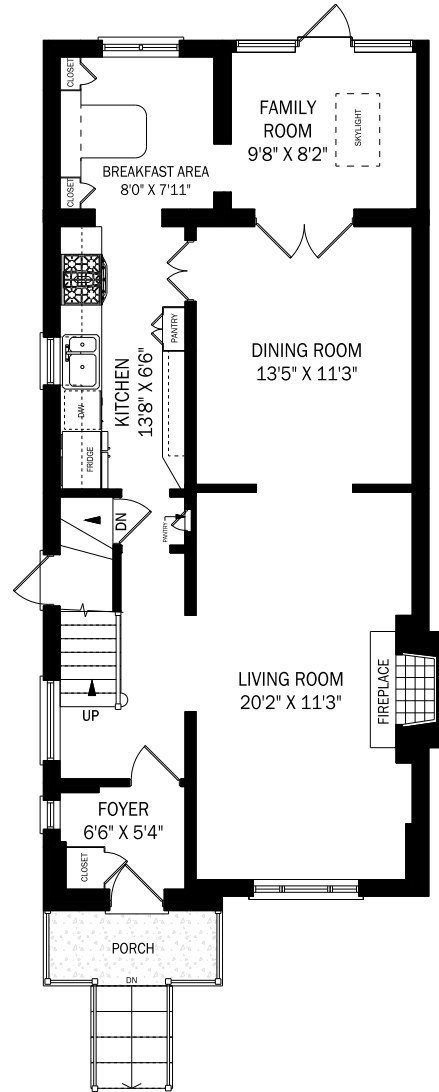

# 349 CASTLEFIELD AVENUE, TORONTO

**LOWER LEVEL - 812 SQUARE FEET**

CEILING HEIGHT 8'2"  
**MAIN FLOOR - 902 SQUARE FEET**

CEILING HEIGHT 8'0"  
**SECOND FLOOR - 777 SQUARE FEET**

CEILING HEIGHT 8'0"  
**THIRD FLOOR - 646 SQUARE FEET**