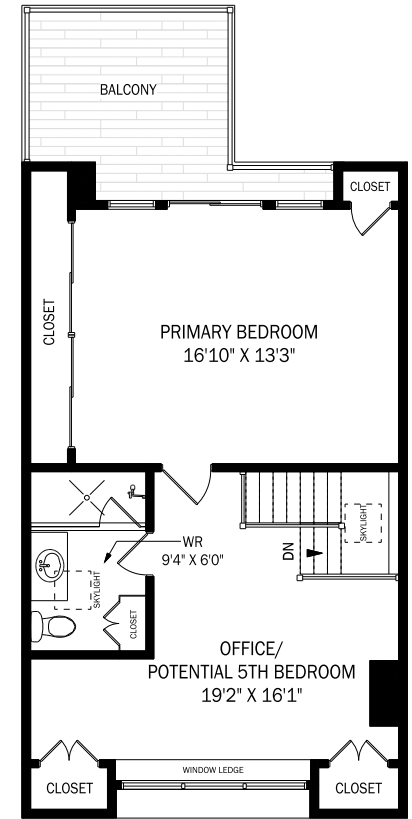

# 349 CASTLEFIELD AVENUE, TORONTO

**LOWER LEVEL - 812 SQUARE FEET**

CEILING HEIGHT 8'2"  
**MAIN FLOOR - 902 SQUARE FEET**

CEILING HEIGHT 8'0"  
**SECOND FLOOR - 777 SQUARE FEET**

CEILING HEIGHT 8'0"  
**THIRD FLOOR - 646 SQUARE FEET**