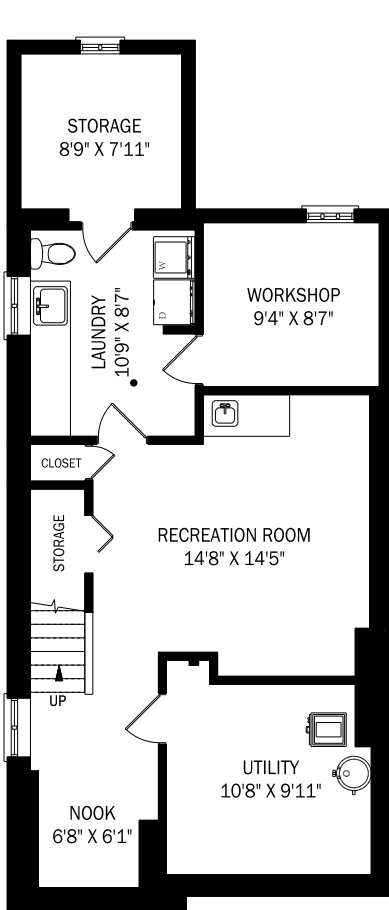

# 349 CASTLEFIELD AVENUE, TORONTO

**LOWER LEVEL - 812 SQUARE FEET**

CEILING HEIGHT 8'2"  
**MAIN FLOOR - 902 SQUARE FEET**

CEILING HEIGHT 8'0"  
**SECOND FLOOR - 777 SQUARE FEET**

CEILING HEIGHT 8'0"  
**THIRD FLOOR - 646 SQUARE FEET**