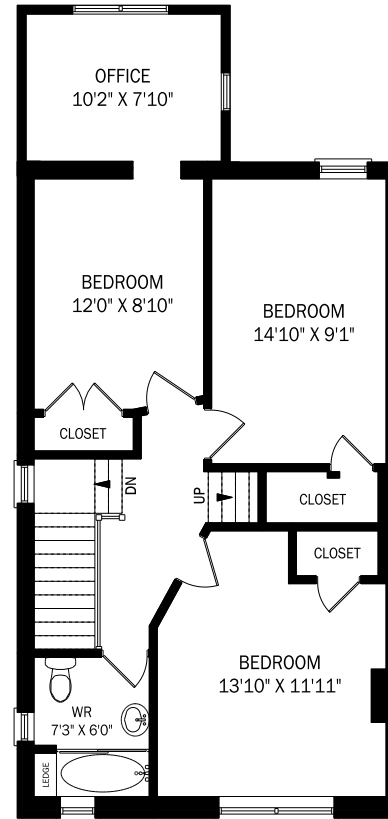

# 349 CASTLEFIELD AVENUE, TORONTO

**LOWER LEVEL - 812 SQUARE FEET**

CEILING HEIGHT 8'2"  
**MAIN FLOOR - 902 SQUARE FEET**

CEILING HEIGHT 8'0"  
**SECOND FLOOR - 777 SQUARE FEET**

CEILING HEIGHT 8'0"  
**THIRD FLOOR - 646 SQUARE FEET**