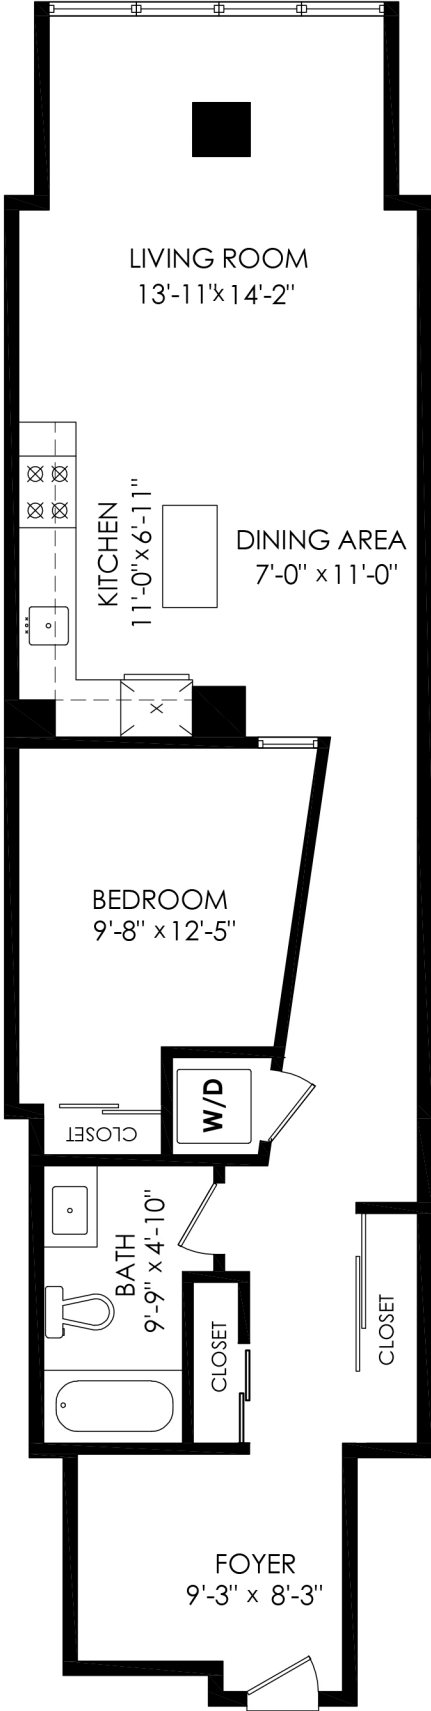

324-380 Macpherson Ave

GROSS INTERNAL AREA:
TOTAL: 816 sqf.

SIZE AND DIMENSIONS ARE APPROXIMATE, ACTUAL MAY VARY