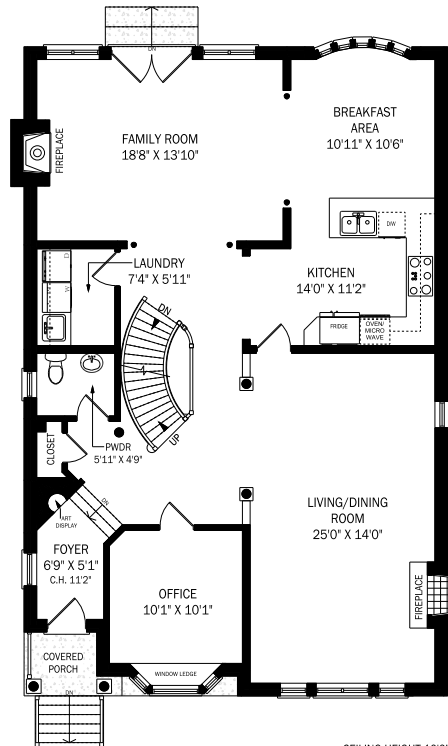

31 HAMPTON PARK CRESCENT, TORONTO

CEILING HEIGHT 8'0"
LOWER LEVEL - 1158 SQUARE FEET

CEILING HEIGHT 10'0"
MAIN FLOOR - 1545 SQUARE FEET

CEILING HEIGHT 9'1"
SECOND FLOOR - 1547 SQUARE FEET

CEILING HEIGHT 8'0"
THIRD FLOOR - 344 SQUARE FEET