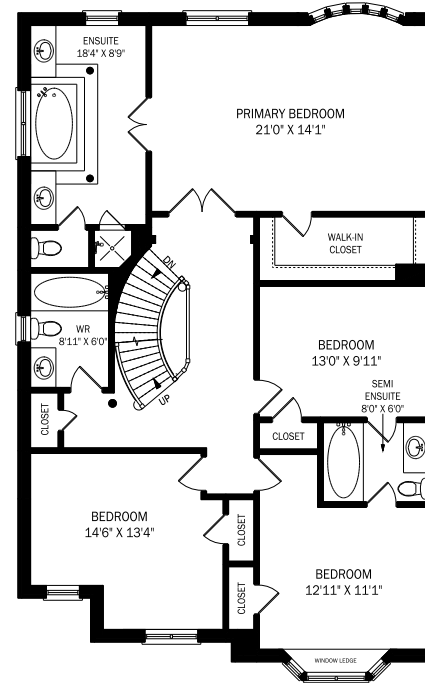

31 HAMPTON PARK CRESCENT, TORONTO

CEILING HEIGHT 8'0"
LOWER LEVEL - 1158 SQUARE FEET

CEILING HEIGHT 10'0"
MAIN FLOOR - 1545 SQUARE FEET

CEILING HEIGHT 9'1"
SECOND FLOOR - 1547 SQUARE FEET

CEILING HEIGHT 8'0"
THIRD FLOOR - 344 SQUARE FEET