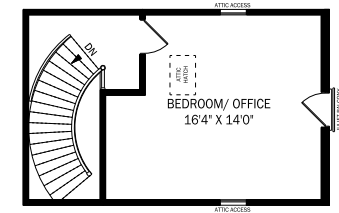

31 HAMPTON PARK CRESCENT, TORONTO

CEILING HEIGHT 8'0"
LOWER LEVEL - 1158 SQUARE FEET

CEILING HEIGHT 10'0"
MAIN FLOOR - 1545 SQUARE FEET

CEILING HEIGHT 9'1"
SECOND FLOOR - 1547 SQUARE FEET

CEILING HEIGHT 8'0"
THIRD FLOOR - 344 SQUARE FEET