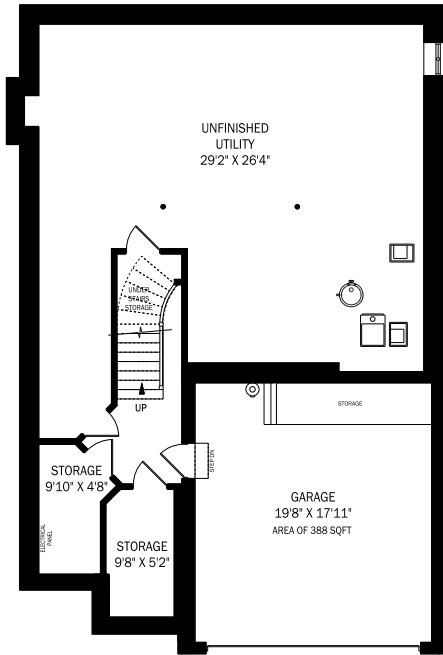

31 HAMPTON PARK CRESCENT, TORONTO

CEILING HEIGHT 8'0"
LOWER LEVEL - 1158 SQUARE FEET

CEILING HEIGHT 10'0"
MAIN FLOOR - 1545 SQUARE FEET

CEILING HEIGHT 9'1"
SECOND FLOOR - 1547 SQUARE FEET

CEILING HEIGHT 8'0"
THIRD FLOOR - 344 SQUARE FEET