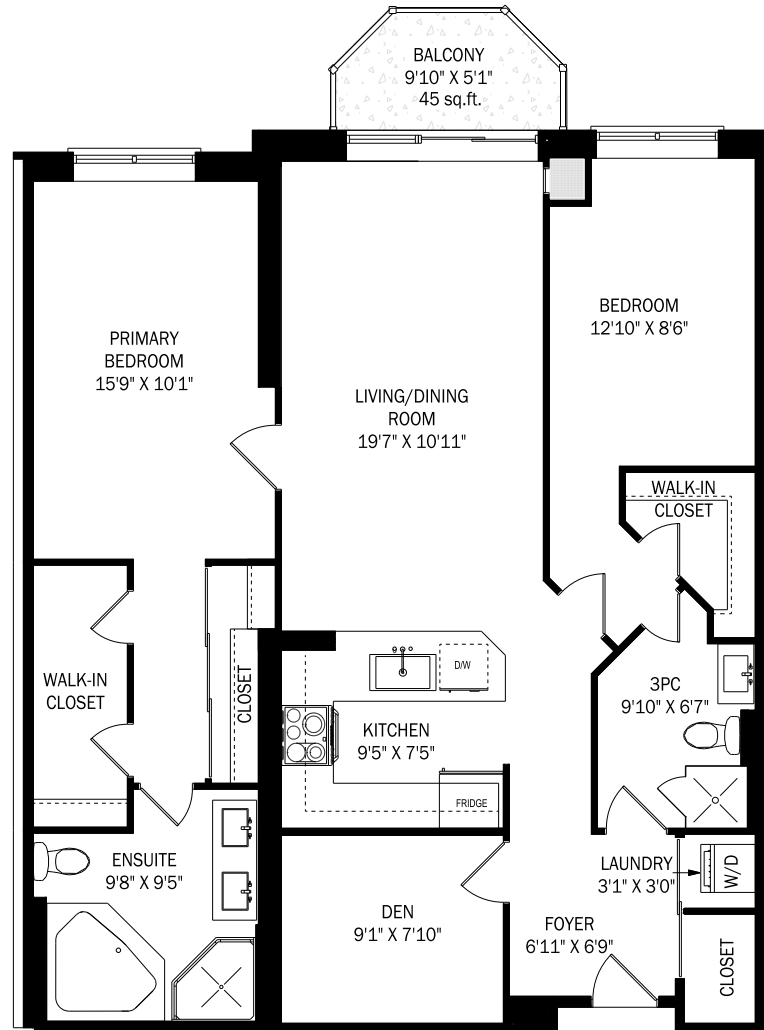

# 305-18 WANLESS AVENUE, TORONTO

CEILING HEIGHT 8'0"

**SUITE 305 - 1148 SQUARE FEET**