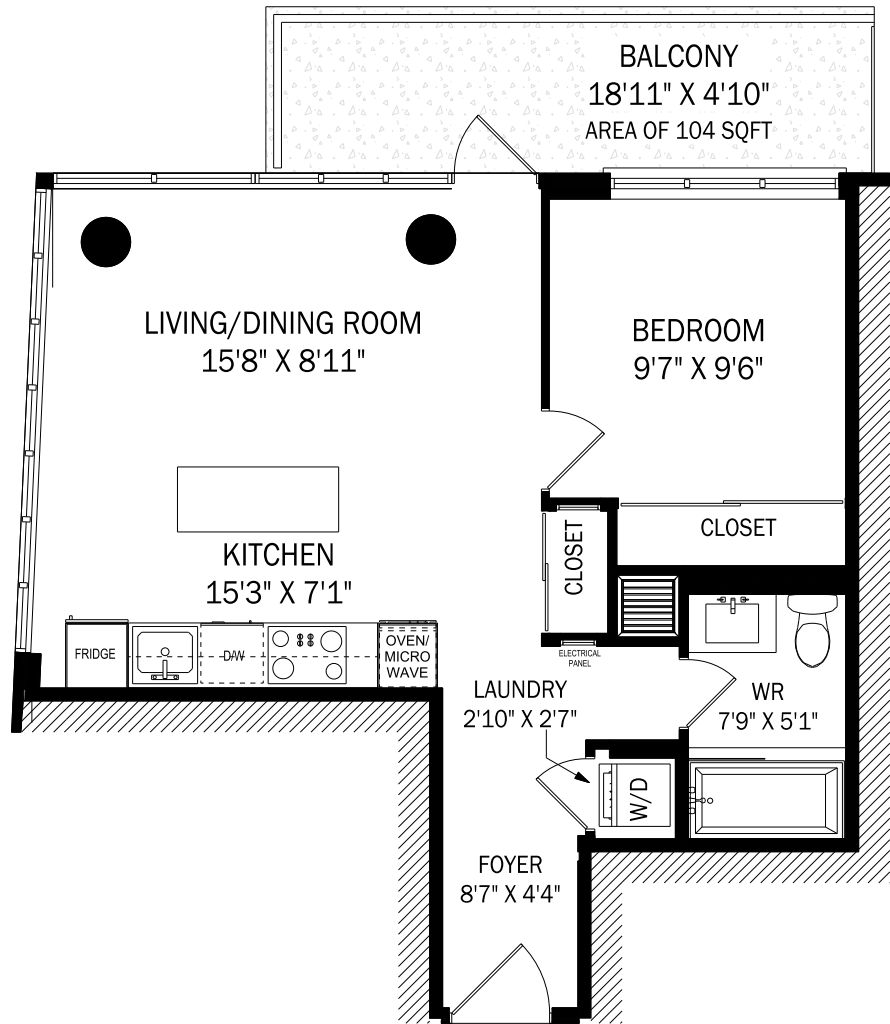

2702-32 DAVENPORT ROAD, TORONTO

CEILING HEIGHT 10'0"

SUITE #2702 - APPROX. 547 SQUARE FEET