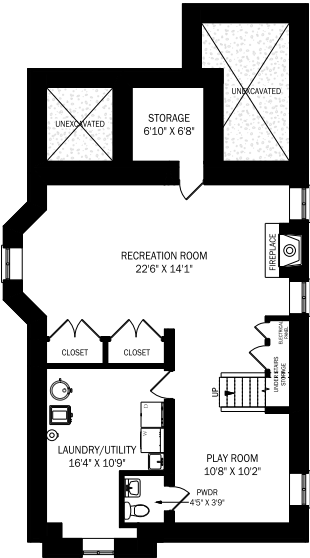

27 LYTTON BOULEVARD, TORONTO

LOWER LEVEL - 1039 SQUARE FEET

MAIN FLOOR - 1245 SQUARE FEET

SECOND FLOOR - 1245 SQUARE FEET

THIRD FLOOR - 798 SQUARE FEET