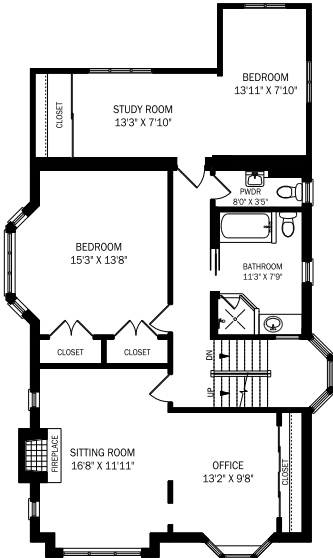

27 LYTTON BOULEVARD, TORONTO

LOWER LEVEL - 1039 SQUARE FEET

MAIN FLOOR - 1245 SQUARE FEET

SECOND FLOOR - 1245 SQUARE FEET

THIRD FLOOR - 798 SQUARE FEET