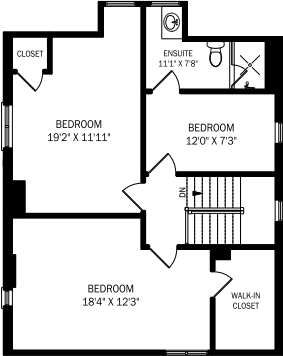

27 LYTTON BOULEVARD, TORONTO

LOWER LEVEL - 1039 SQUARE FEET

MAIN FLOOR - 1245 SQUARE FEET

SECOND FLOOR - 1245 SQUARE FEET

THIRD FLOOR - 798 SQUARE FEET