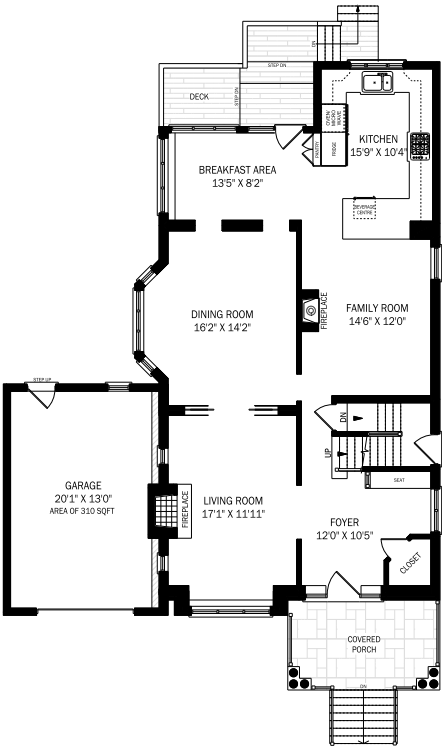

27 LYTTON BOULEVARD, TORONTO

LOWER LEVEL - 1039 SQUARE FEET

MAIN FLOOR - 1245 SQUARE FEET

SECOND FLOOR - 1245 SQUARE FEET

THIRD FLOOR - 798 SQUARE FEET