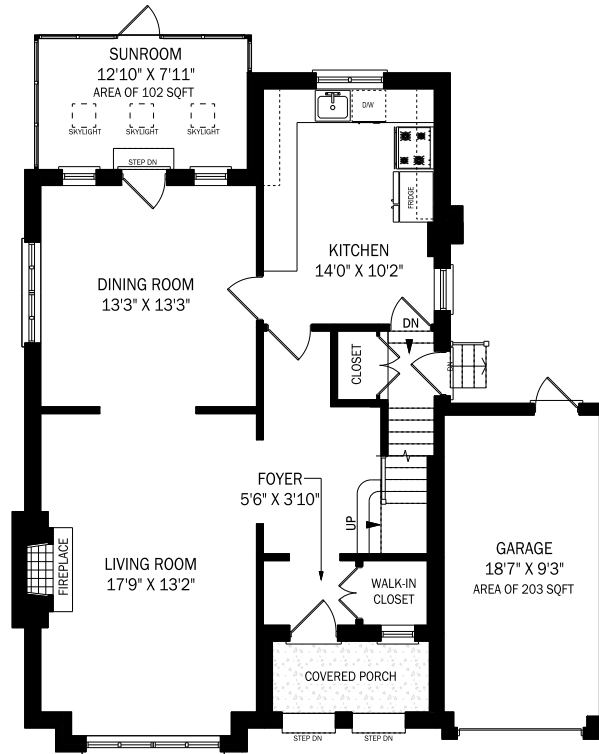

27 GLENROSE AVENUE, TORONTO

LOWER LEVEL - 869 SQUARE FEET

CEILING HEIGHT 8'3"
MAIN FLOOR - 869 SQUARE FEET

CEILING HEIGHT 8'0"
SECOND FLOOR - 1133 SQUARE FEET