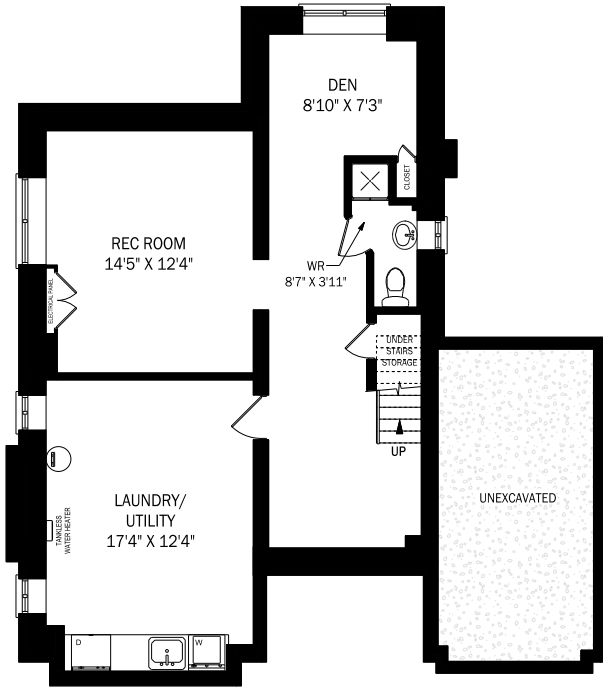

27 GLENROSE AVENUE, TORONTO

LOWER LEVEL - 869 SQUARE FEET

CEILING HEIGHT 8'3"
MAIN FLOOR - 869 SQUARE FEET

CEILING HEIGHT 8'0"
SECOND FLOOR - 1133 SQUARE FEET