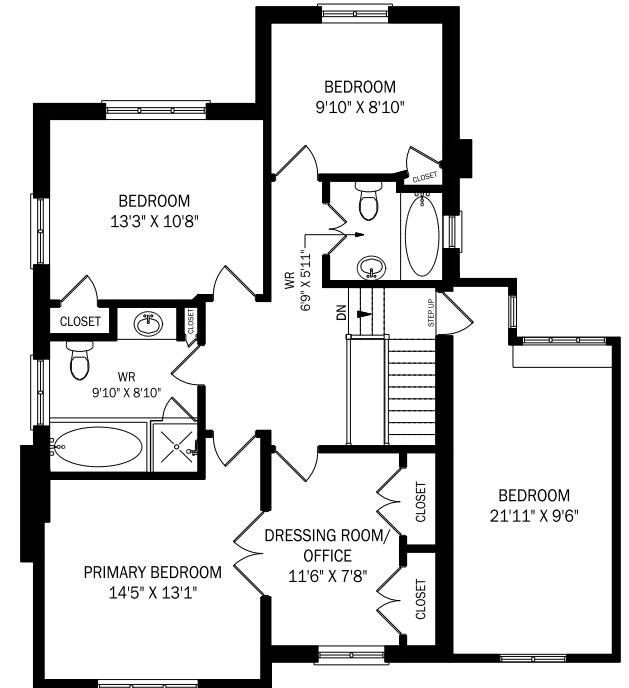

27 GLENROSE AVENUE, TORONTO

LOWER LEVEL - 869 SQUARE FEET

CEILING HEIGHT 8'3"
MAIN FLOOR - 869 SQUARE FEET

CEILING HEIGHT 8'0"
SECOND FLOOR - 1133 SQUARE FEET