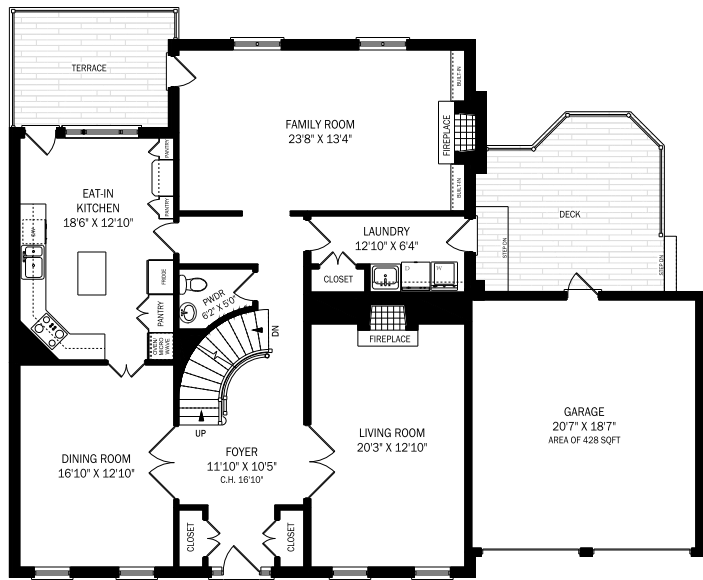

24 MCGLASHAN COURT, TORONTO

CEILING HEIGHT 8'0"
MAIN FLOOR - 1638 SQUARE FEET

CEILING HEIGHT 8'0"
SECOND FLOOR - 1536 SQUARE FEET

AREA EXCLUDES 108 SQ.FT.
 OPEN TO BELOW SPACE

CEILING HEIGHT 8'4"
LOWER LEVEL - 1638 SQUARE FEET