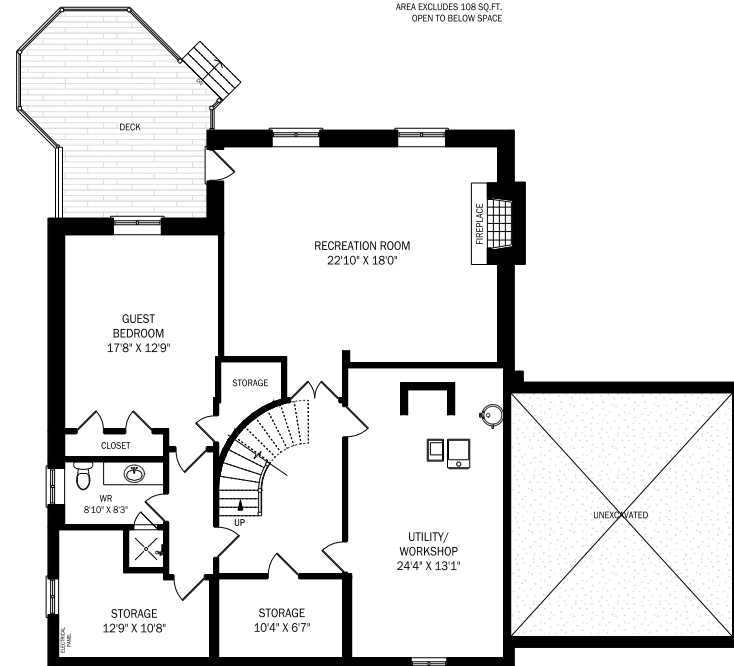

24 MCGLASHAN COURT, TORONTO

CEILING HEIGHT 8'0"
MAIN FLOOR - 1638 SQUARE FEET

CEILING HEIGHT 8'0"
SECOND FLOOR - 1536 SQUARE FEET

AREA EXCLUDES 108 SQ.FT.
 OPEN TO BELOW SPACE

CEILING HEIGHT 8'4"
LOWER LEVEL - 1638 SQUARE FEET