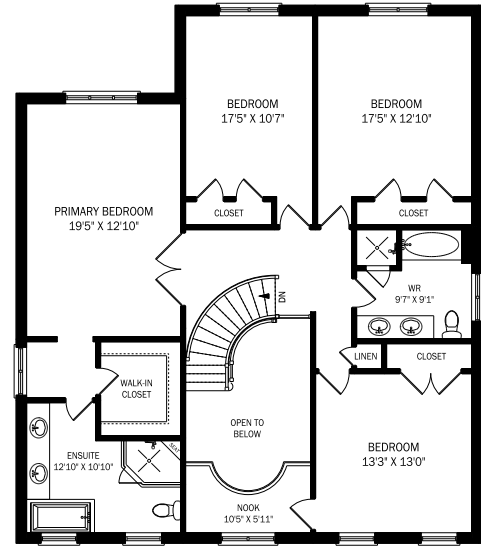

24 MCGLASHAN COURT, TORONTO

CEILING HEIGHT 8'0"
MAIN FLOOR - 1638 SQUARE FEET

CEILING HEIGHT 8'0"
SECOND FLOOR - 1536 SQUARE FEET

AREA EXCLUDES 108 SQ.FT.
 OPEN TO BELOW SPACE

CEILING HEIGHT 8'4"
LOWER LEVEL - 1638 SQUARE FEET