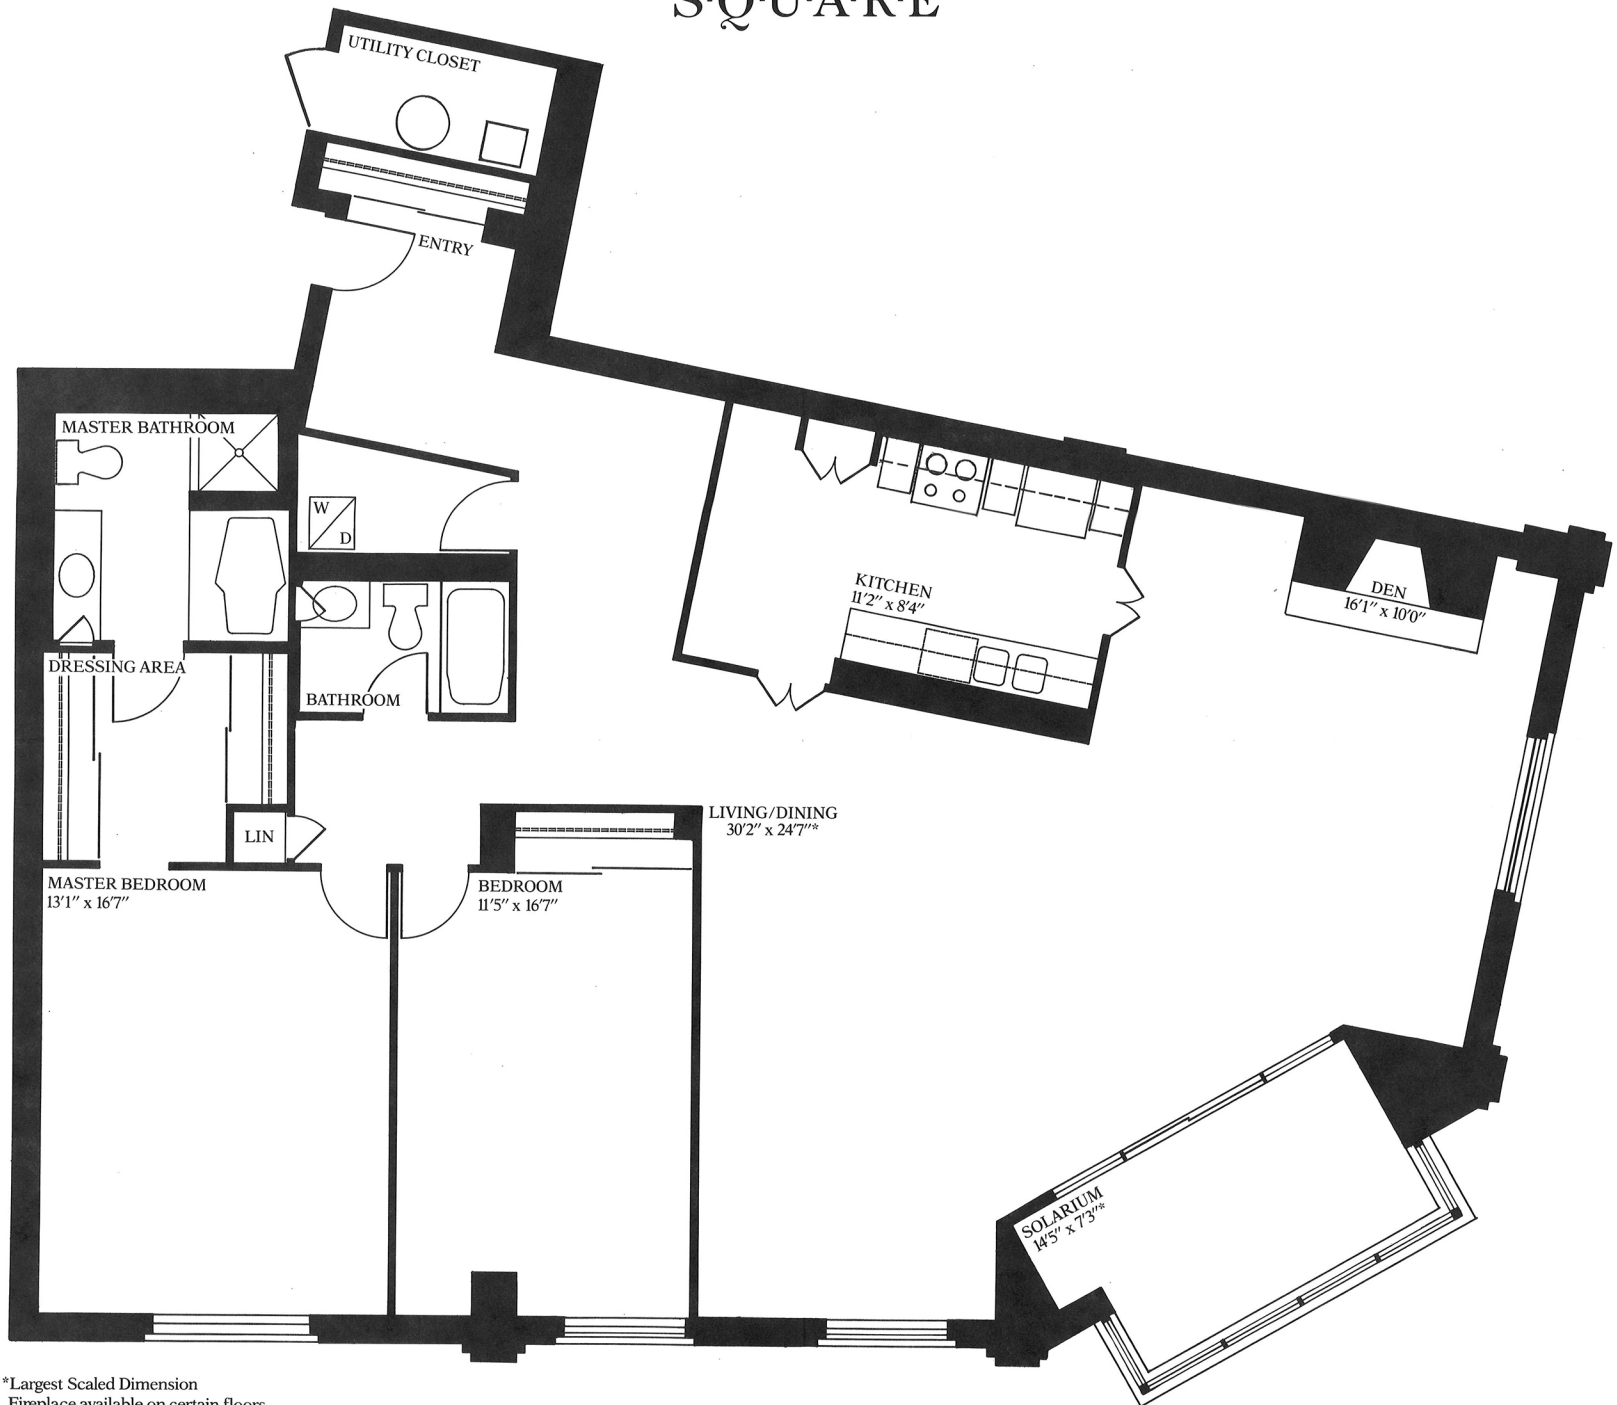

# M·A·R·K·E·T S·Q·U·A·R·E

\*Largest Scaled Dimension  
Fireplace available on certain floors.  
Ask sales representative for details.  
Total Unit Gross Floor Area: 2,030 sq. ft.  
Specifications subject to change without notice.

2BD-04