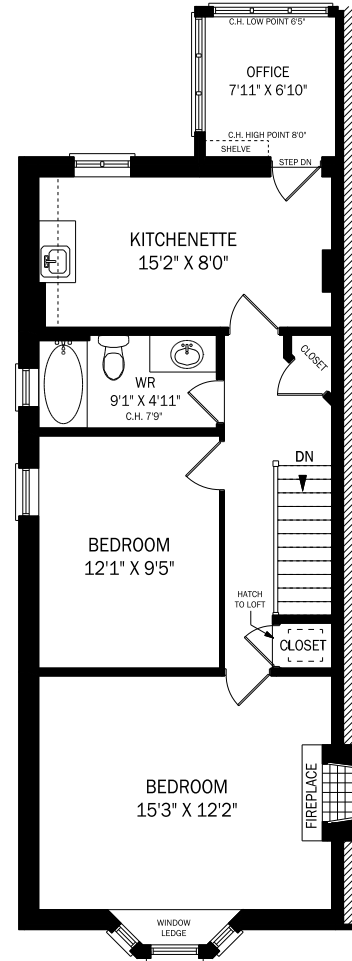

211 LAUGHTON AVENUE, TORONTO

LOWER LEVEL - 742 SQUARE FEET

CEILING HEIGHT 9'0"
MAIN FLOOR - 862 SQUARE FEET

CEILING HEIGHT 8'3"
SECOND FLOOR - 750 SQUARE FEET

CEILING HEIGHT 8'0"
LOFT - 286 SQUARE FEET