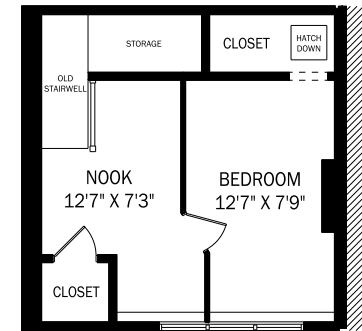

211 LAUGHTON AVENUE, TORONTO

LOWER LEVEL - 742 SQUARE FEET

CEILING HEIGHT 9'0"
MAIN FLOOR - 862 SQUARE FEET

CEILING HEIGHT 8'3"
SECOND FLOOR - 750 SQUARE FEET

CEILING HEIGHT 8'0"
LOFT - 286 SQUARE FEET