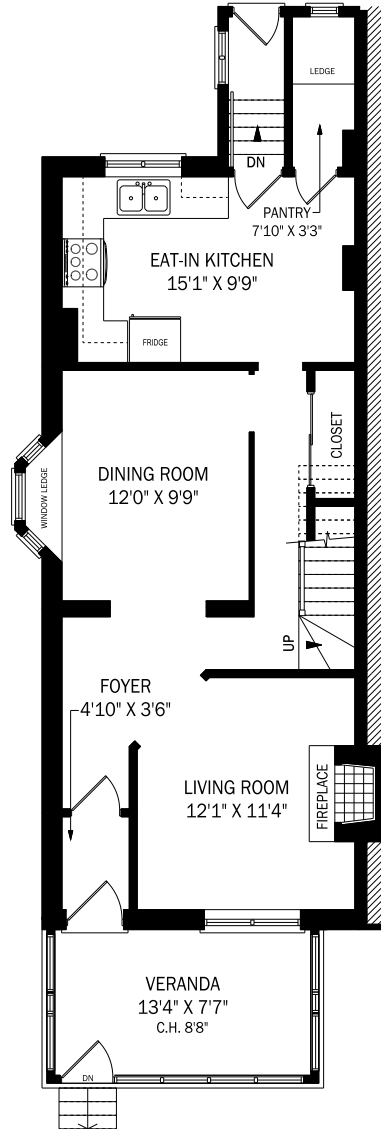

211 LAUGHTON AVENUE, TORONTO

LOWER LEVEL - 742 SQUARE FEET

CEILING HEIGHT 9'0"
MAIN FLOOR - 862 SQUARE FEET

CEILING HEIGHT 8'3"
SECOND FLOOR - 750 SQUARE FEET

CEILING HEIGHT 8'0"
LOFT - 286 SQUARE FEET