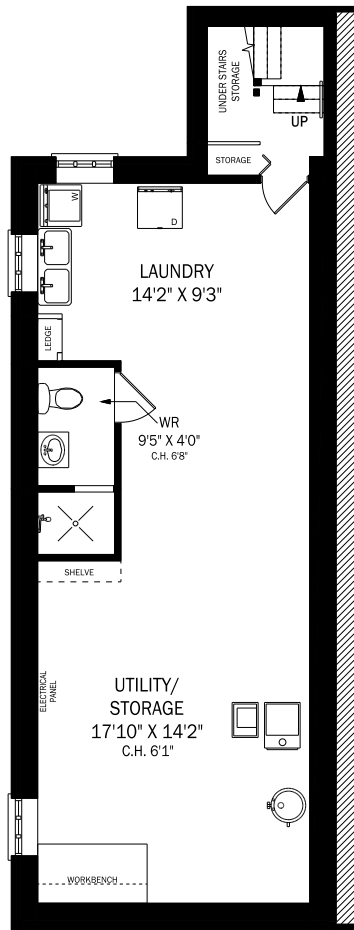

211 LAUGHTON AVENUE, TORONTO

LOWER LEVEL - 742 SQUARE FEET

CEILING HEIGHT 9'0"
MAIN FLOOR - 862 SQUARE FEET

CEILING HEIGHT 8'3"
SECOND FLOOR - 750 SQUARE FEET

CEILING HEIGHT 8'0"
LOFT - 286 SQUARE FEET