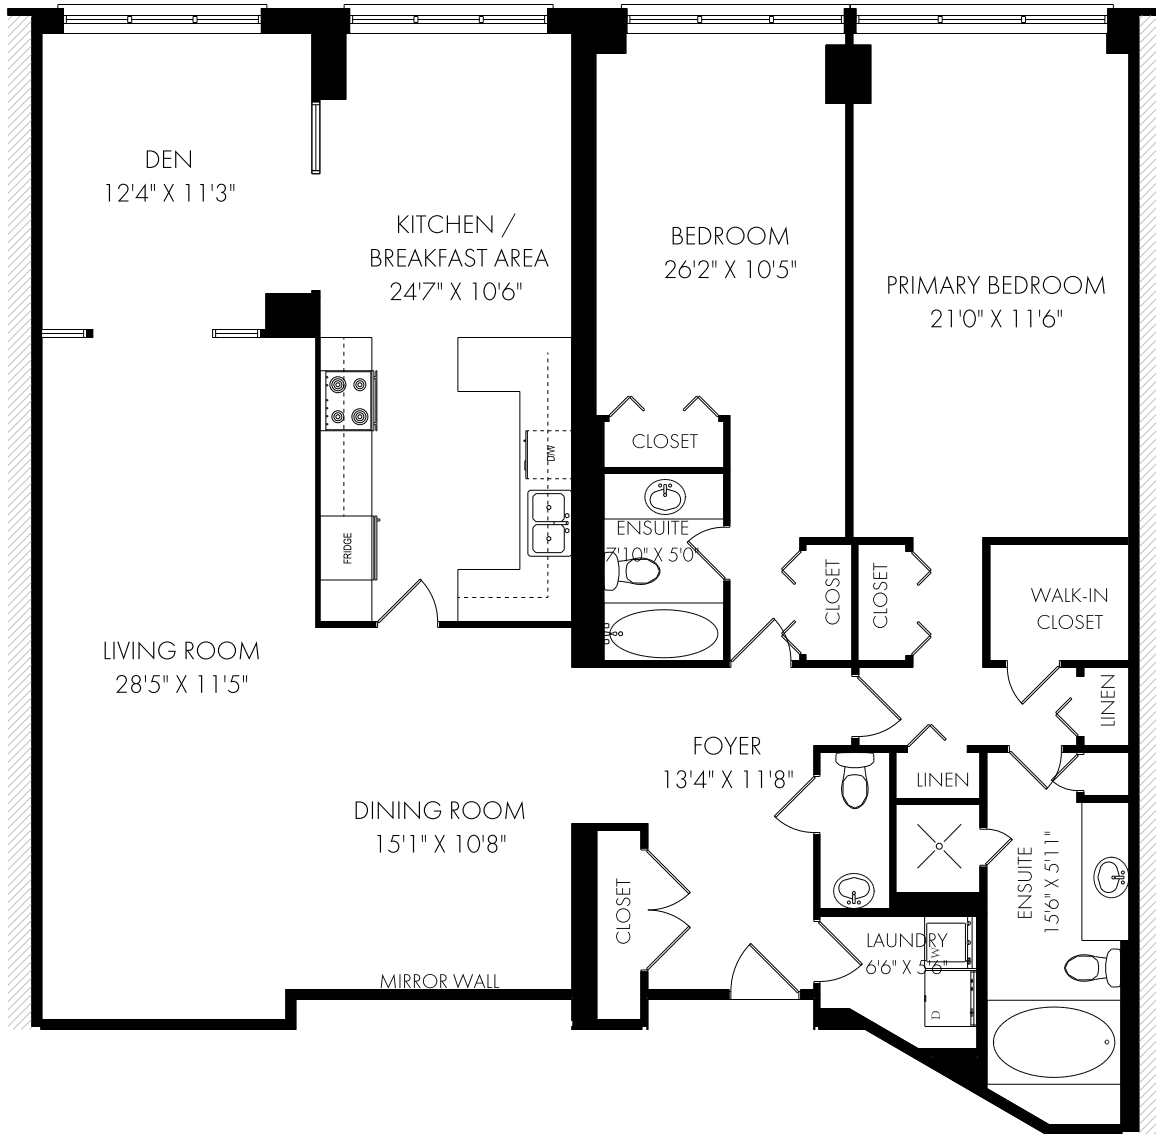

204-2900 Yonge Street, Toronto

FLOOR PLAN

SUITE 204 - 1973 SQUARE FEET

Monday, July 12, 2021

PLANS4U © 2019 PLANSFORYOU

PlansForYou.ca / info@plansforyou.ca / 416.999.5096