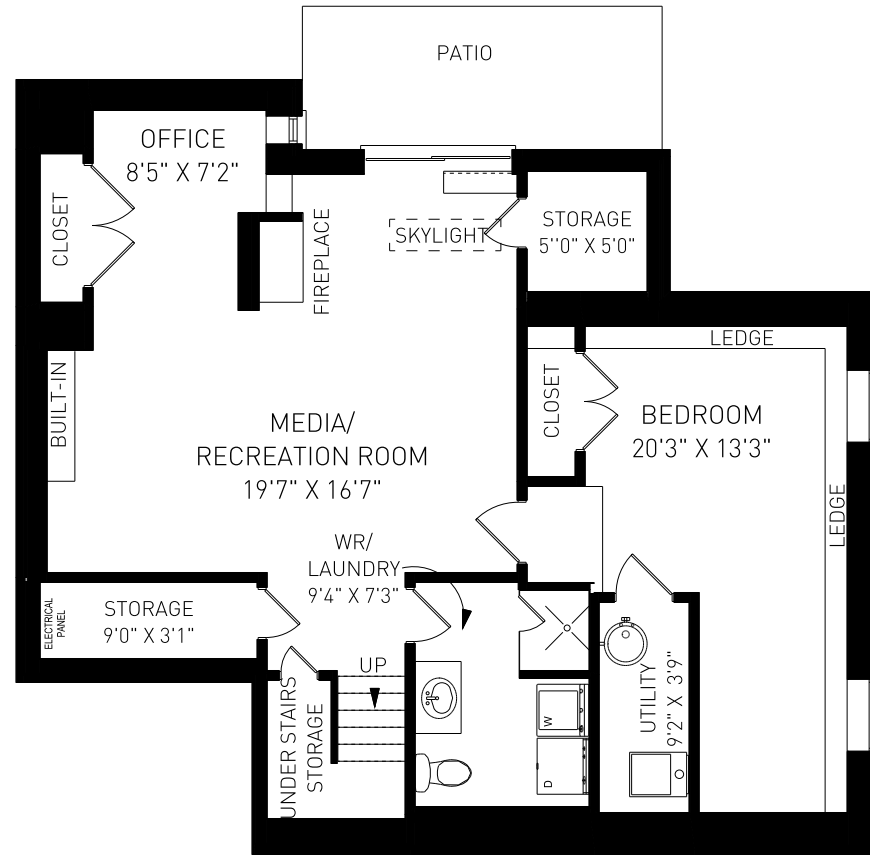

# 189 HUDSON DRIVE, TORONTO

# 189 HUDSON DRIVE, TORONTO

**LOWER LEVEL - 973 SQUARE FEET**