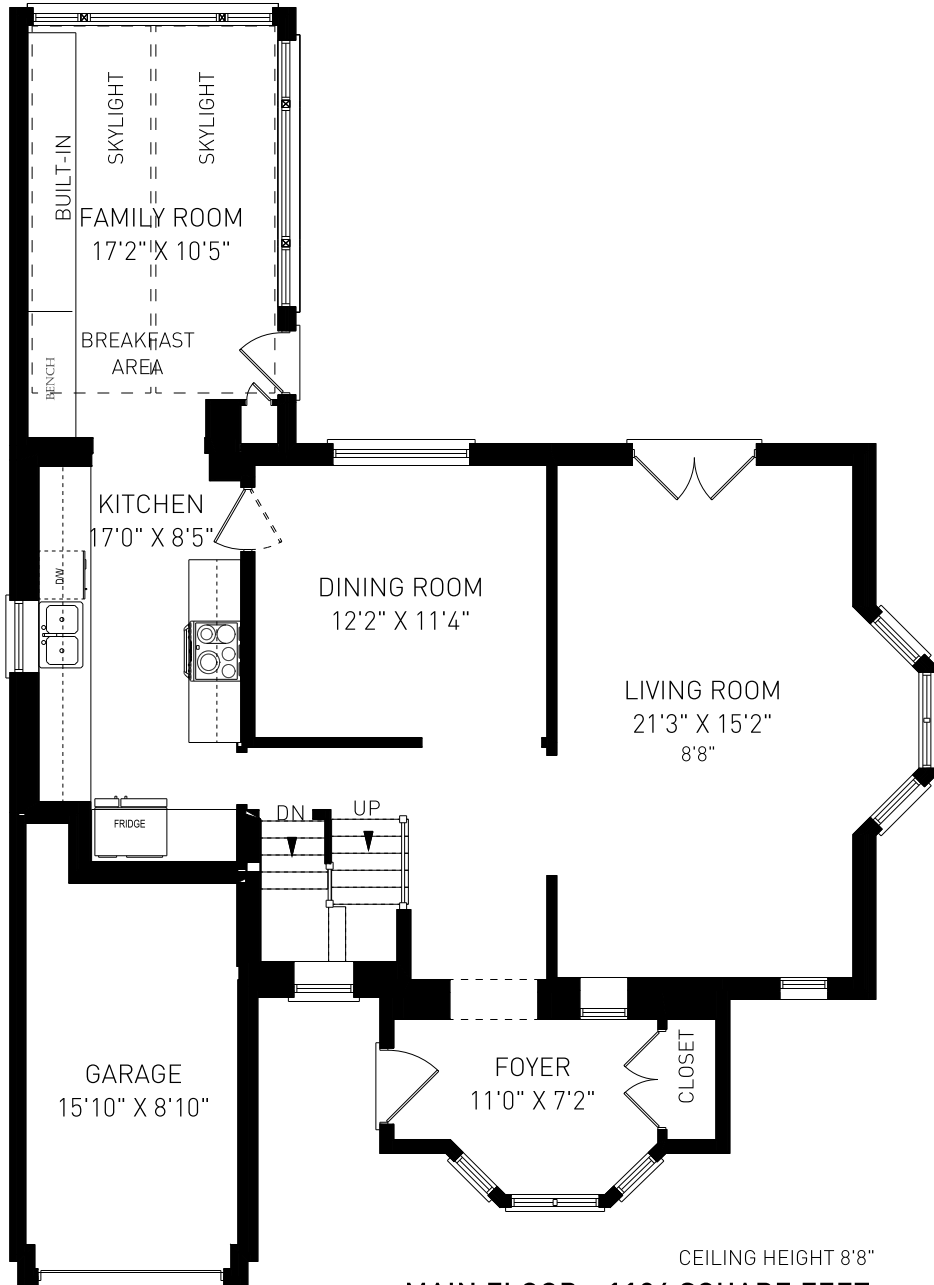

# 189 HUDSON DRIVE, TORONTO

# 189 HUDSON DRIVE, TORONTO

**LOWER LEVEL - 973 SQUARE FEET**