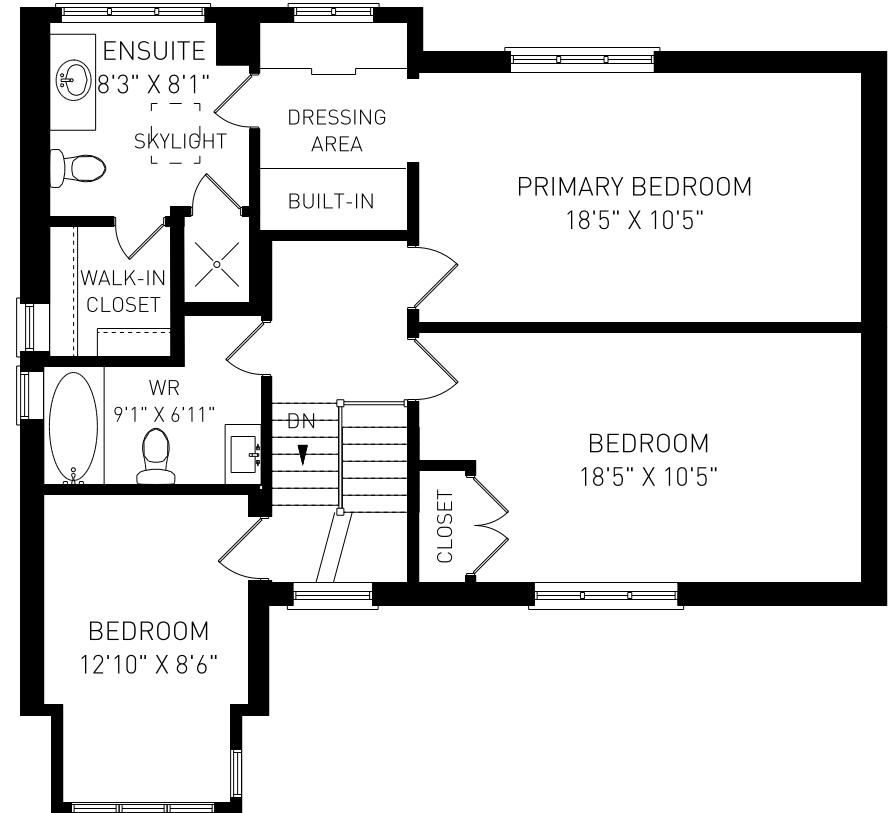

# 189 HUDSON DRIVE, TORONTO

# 189 HUDSON DRIVE, TORONTO

**LOWER LEVEL - 973 SQUARE FEET**