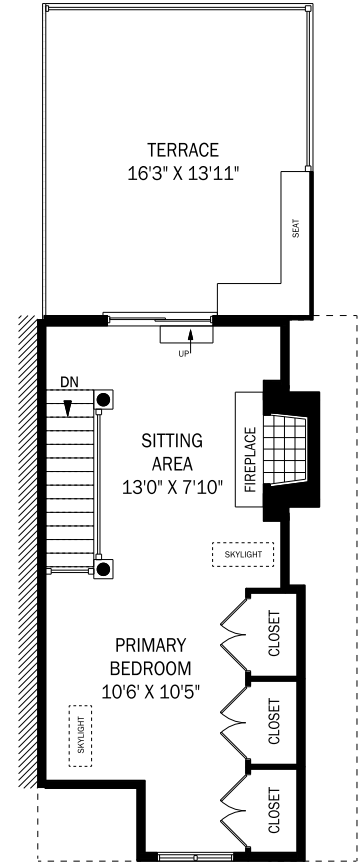

185 BROWNING AVENUE, TORONTO

LOWER LEVEL - 747 SQUARE FEET

CEILING HEIGHT 8'11"
MAIN FLOOR - 752 SQUARE FEET

CEILING HEIGHT 8'3"
SECOND FLOOR - 758 SQUARE FEET

CEILING HEIGHT 8'3"
THIRD FLOOR - 365 SQUARE FEET