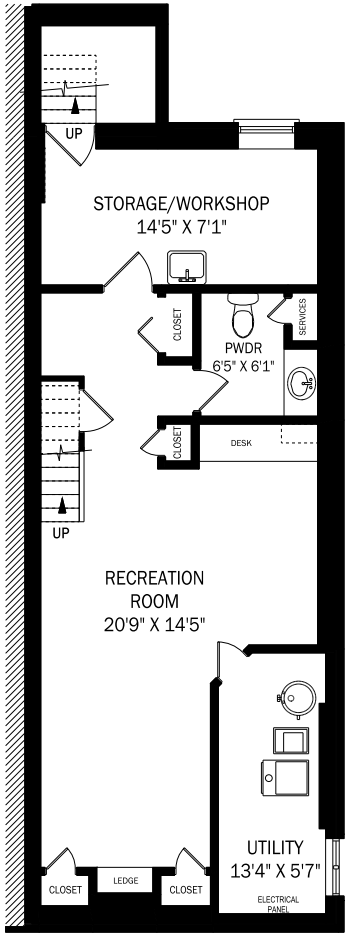

185 BROWNING AVENUE, TORONTO

LOWER LEVEL - 747 SQUARE FEET

CEILING HEIGHT 8'11"
MAIN FLOOR - 752 SQUARE FEET

CEILING HEIGHT 8'3"
SECOND FLOOR - 758 SQUARE FEET

CEILING HEIGHT 8'3"
THIRD FLOOR - 365 SQUARE FEET