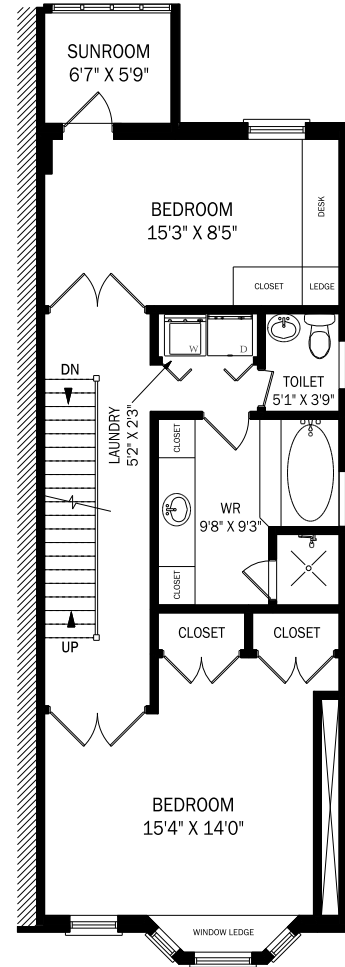

185 BROWNING AVENUE, TORONTO

LOWER LEVEL - 747 SQUARE FEET

CEILING HEIGHT 8'11"
MAIN FLOOR - 752 SQUARE FEET

CEILING HEIGHT 8'3"
SECOND FLOOR - 758 SQUARE FEET

CEILING HEIGHT 8'3"
THIRD FLOOR - 365 SQUARE FEET