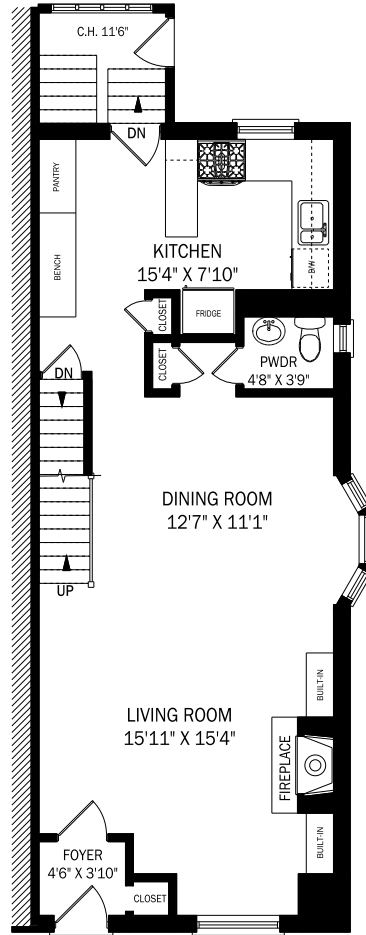

185 BROWNING AVENUE, TORONTO

LOWER LEVEL - 747 SQUARE FEET

CEILING HEIGHT 8'11"
MAIN FLOOR - 752 SQUARE FEET

CEILING HEIGHT 8'3"
SECOND FLOOR - 758 SQUARE FEET

CEILING HEIGHT 8'3"
THIRD FLOOR - 365 SQUARE FEET