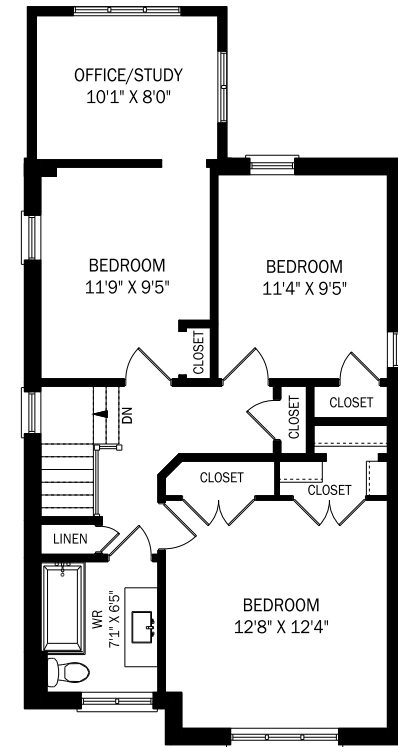

177 GLENVIEW AVENUE, TORONTO

LOWER LEVEL - 766 SQUARE FEET

MAIN FLOOR - 870 SQUARE FEET

SECOND FLOOR - 766 SQUARE FEET