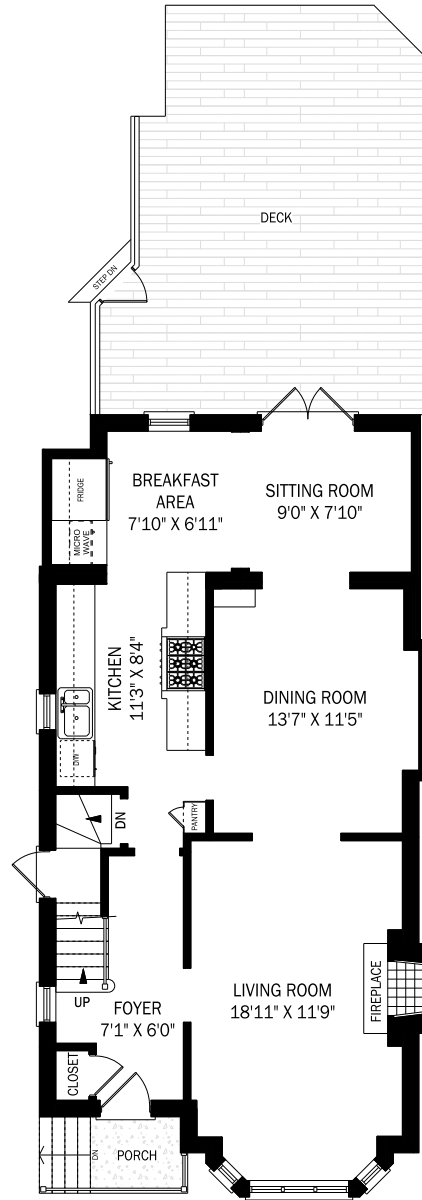

177 GLENVIEW AVENUE, TORONTO

LOWER LEVEL - 766 SQUARE FEET

MAIN FLOOR - 870 SQUARE FEET

SECOND FLOOR - 766 SQUARE FEET