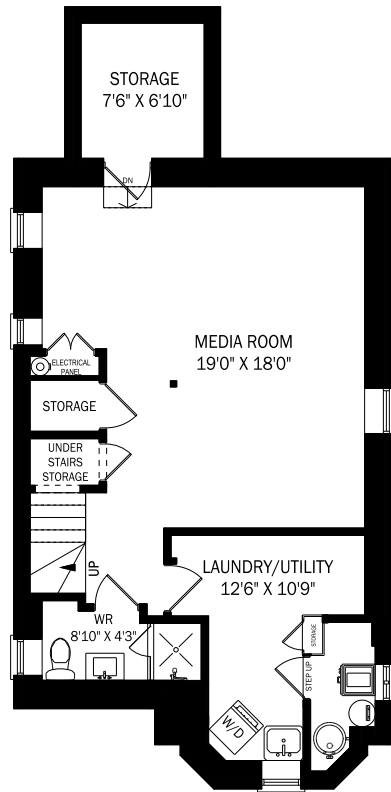

177 GLENVIEW AVENUE, TORONTO

LOWER LEVEL - 766 SQUARE FEET

MAIN FLOOR - 870 SQUARE FEET

SECOND FLOOR - 766 SQUARE FEET