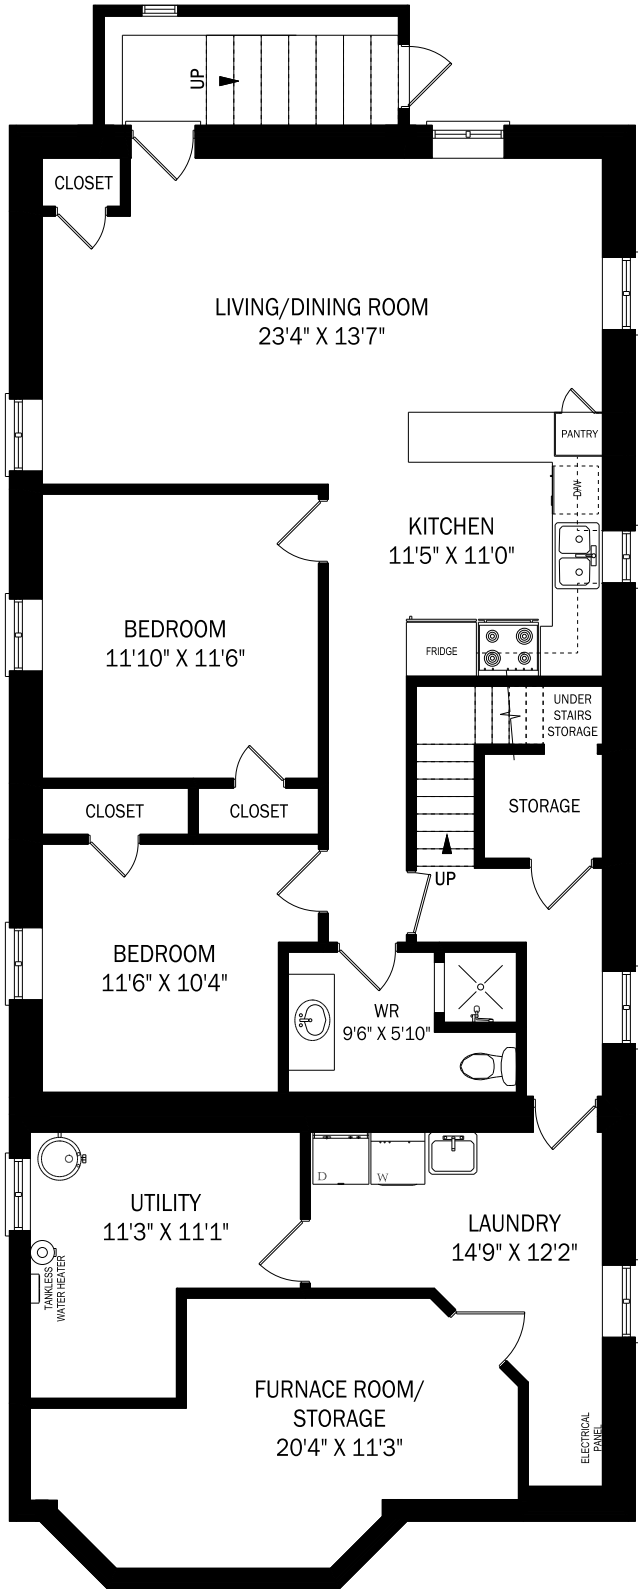

16 FARNHAM AVENUE, TORONTO

CEILING HEIGHT 8'0"
LOWER LEVEL - 1618 SQUARE FEET