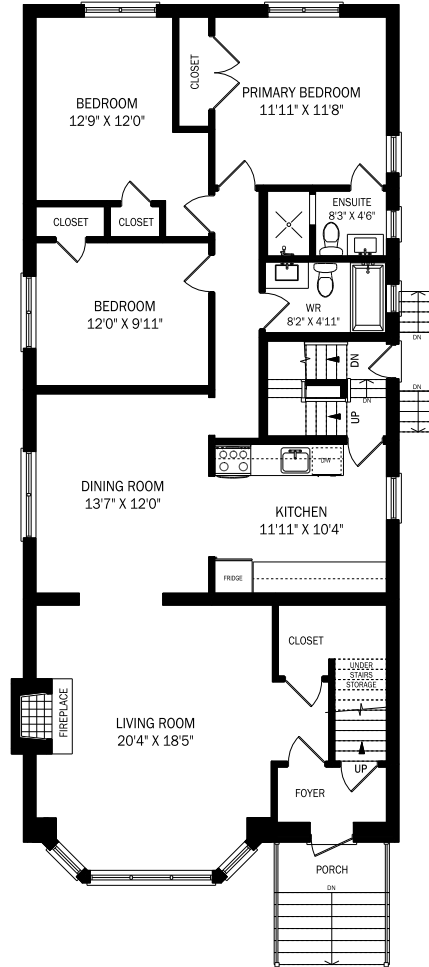

16 FARNHAM AVENUE, TORONTO

CEILING HEIGHT 8'0"
LOWER LEVEL - 1618 SQUARE FEET

CEILING HEIGHT 8'4"
MAIN FLOOR - 1553 SQUARE FEET

CEILING HEIGHT 8'2"
SECOND FLOOR - 1517 SQUARE FEET

CEILING HEIGHT 8'7"
THIRD FLOOR - 634 SQUARE FEET