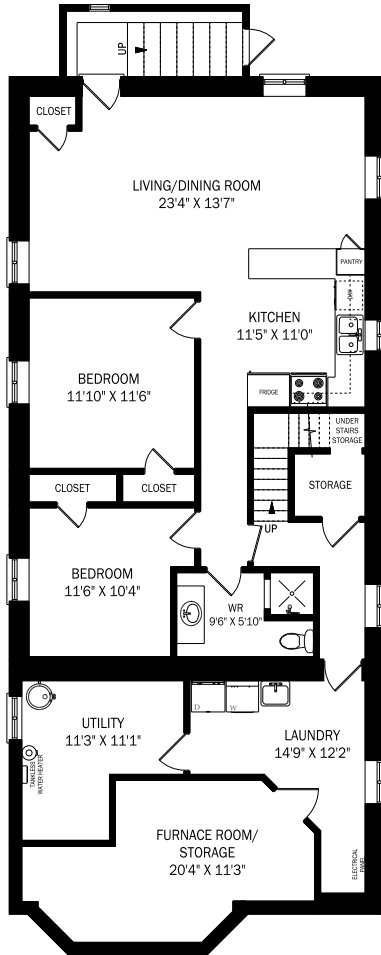

16 FARNHAM AVENUE, TORONTO

CEILING HEIGHT 8'0"
LOWER LEVEL - 1618 SQUARE FEET

CEILING HEIGHT 8'4"
MAIN FLOOR - 1553 SQUARE FEET

CEILING HEIGHT 8'2"
SECOND FLOOR - 1517 SQUARE FEET

CEILING HEIGHT 8'7"
THIRD FLOOR - 634 SQUARE FEET