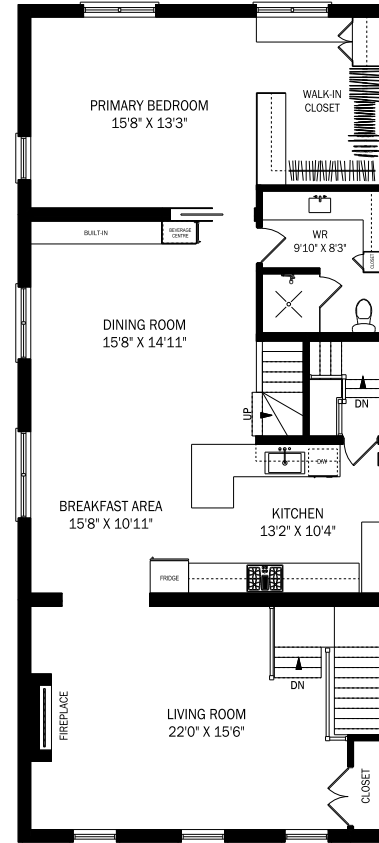

16 FARNHAM AVENUE, TORONTO

CEILING HEIGHT 8'0"
LOWER LEVEL - 1618 SQUARE FEET

CEILING HEIGHT 8'4"
MAIN FLOOR - 1553 SQUARE FEET

CEILING HEIGHT 8'2"
SECOND FLOOR - 1517 SQUARE FEET

CEILING HEIGHT 8'7"
THIRD FLOOR - 634 SQUARE FEET