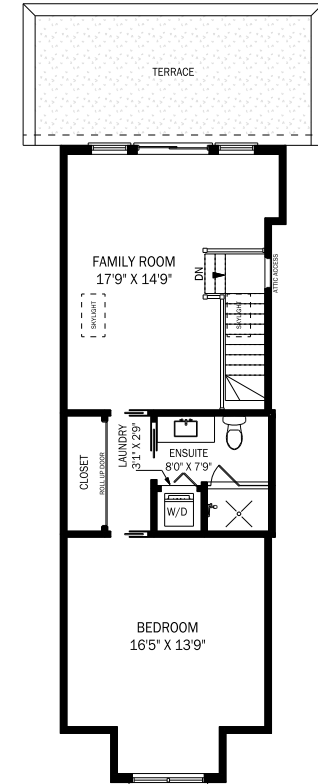

16 FARNHAM AVENUE, TORONTO

CEILING HEIGHT 8'0"
LOWER LEVEL - 1618 SQUARE FEET

CEILING HEIGHT 8'4"
MAIN FLOOR - 1553 SQUARE FEET

CEILING HEIGHT 8'2"
SECOND FLOOR - 1517 SQUARE FEET

CEILING HEIGHT 8'7"
THIRD FLOOR - 634 SQUARE FEET