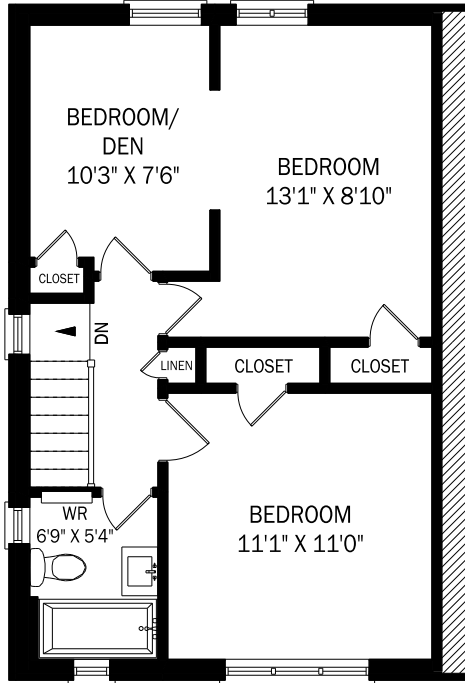

156 SUTHERLAND DRIVE, TORONTO

CEILING HEIGHT 6'6"
LOWER LEVEL - 508 SQUARE FEET

CEILING HEIGHT 8'0"
MAIN FLOOR - 508 SQUARE FEET

CEILING HEIGHT 8'0"
SECOND FLOOR - 508 SQUARE FEET