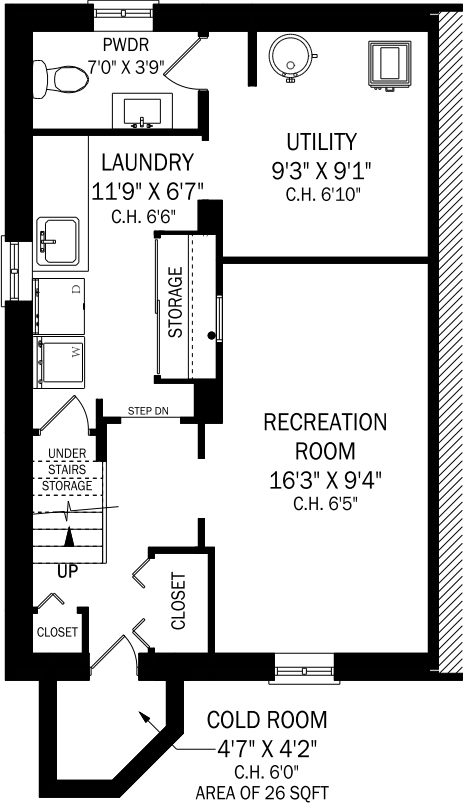

156 SUTHERLAND DRIVE, TORONTO

CEILING HEIGHT 6'6"
LOWER LEVEL - 508 SQUARE FEET

CEILING HEIGHT 8'0"
MAIN FLOOR - 508 SQUARE FEET

CEILING HEIGHT 8'0"
SECOND FLOOR - 508 SQUARE FEET