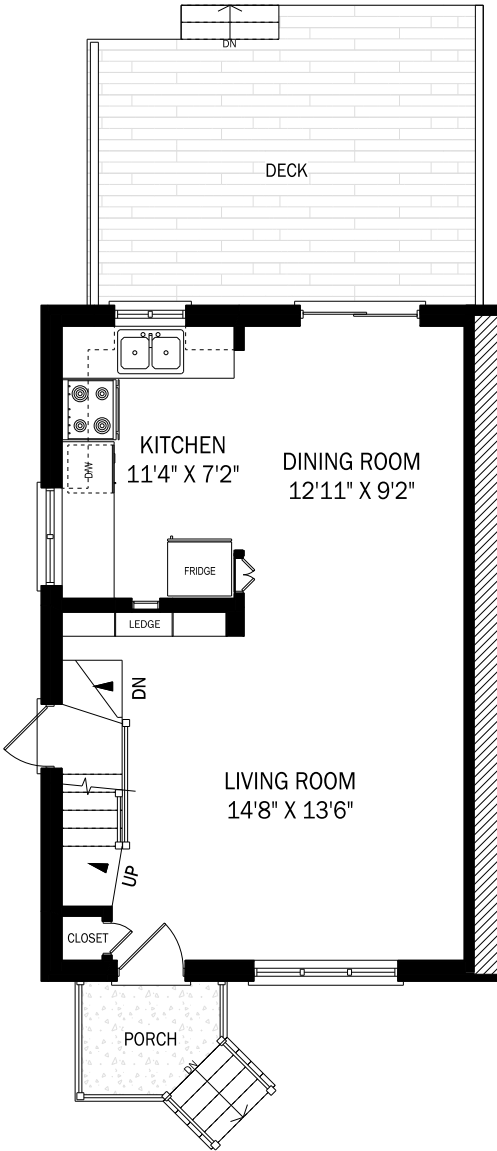

156 SUTHERLAND DRIVE, TORONTO

CEILING HEIGHT 6'6"
LOWER LEVEL - 508 SQUARE FEET

CEILING HEIGHT 8'0"
MAIN FLOOR - 508 SQUARE FEET

CEILING HEIGHT 8'0"
SECOND FLOOR - 508 SQUARE FEET