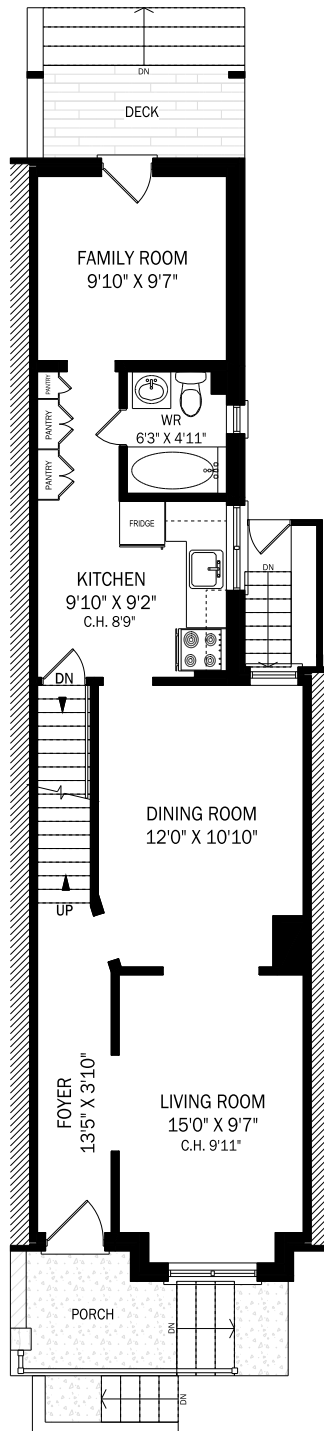

# 126 EUCLID AVENUE, TORONTO

**LOWER LEVEL - 804 SQUARE FEET**

**MAIN FLOOR - 757 SQUARE FEET**

**SECOND FLOOR - 640 SQUARE FEET**