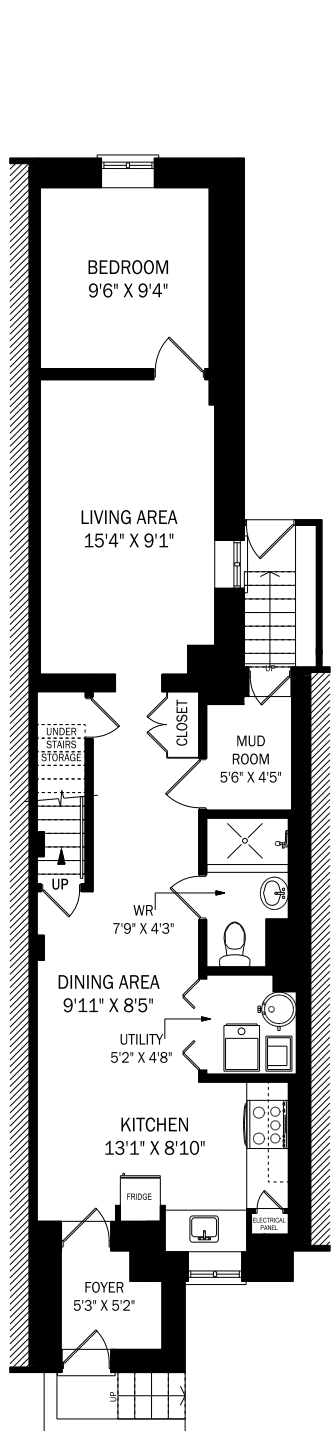

# 126 EUCLID AVENUE, TORONTO

**LOWER LEVEL - 804 SQUARE FEET**

**MAIN FLOOR - 757 SQUARE FEET**

**SECOND FLOOR - 640 SQUARE FEET**