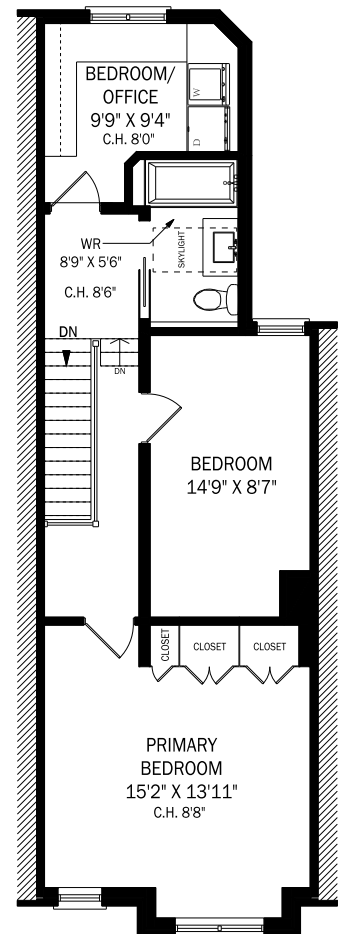

# 126 EUCLID AVENUE, TORONTO

**LOWER LEVEL - 804 SQUARE FEET**

**MAIN FLOOR - 757 SQUARE FEET**

**SECOND FLOOR - 640 SQUARE FEET**