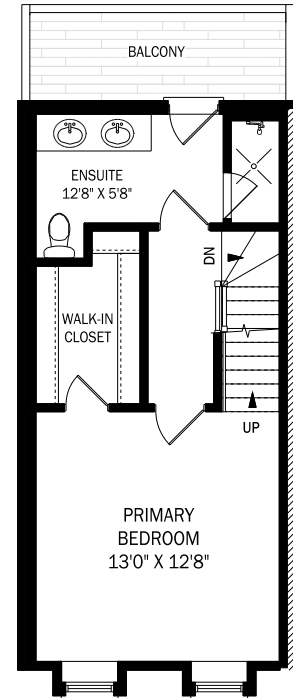

106 MITCHELL AVENUE, TORONTO

LOWER LEVEL - 221 SQUARE FEET

MAIN FLOOR - 529 SQUARE FEET

SECOND FLOOR - 514 SQUARE FEET

THIRD FLOOR - 427 SQUARE FEET

TERRACE LEVEL - 57 SQUARE FEET