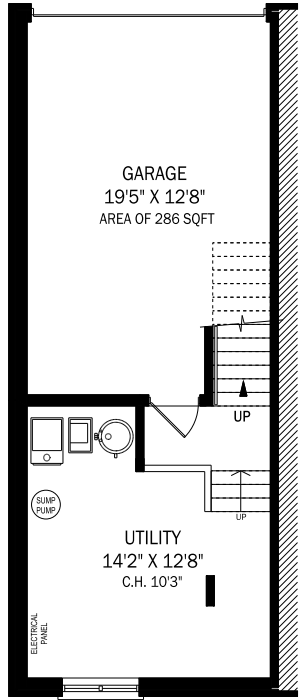

106 MITCHELL AVENUE, TORONTO

LOWER LEVEL - 221 SQUARE FEET

MAIN FLOOR - 529 SQUARE FEET

SECOND FLOOR - 514 SQUARE FEET

THIRD FLOOR - 427 SQUARE FEET

TERRACE LEVEL - 57 SQUARE FEET