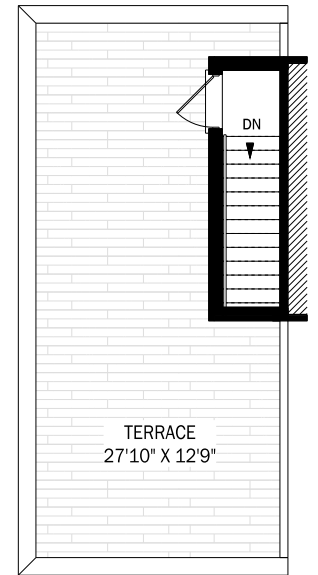

106 MITCHELL AVENUE, TORONTO

LOWER LEVEL - 221 SQUARE FEET

MAIN FLOOR - 529 SQUARE FEET

SECOND FLOOR - 514 SQUARE FEET

THIRD FLOOR - 427 SQUARE FEET

TERRACE LEVEL - 57 SQUARE FEET