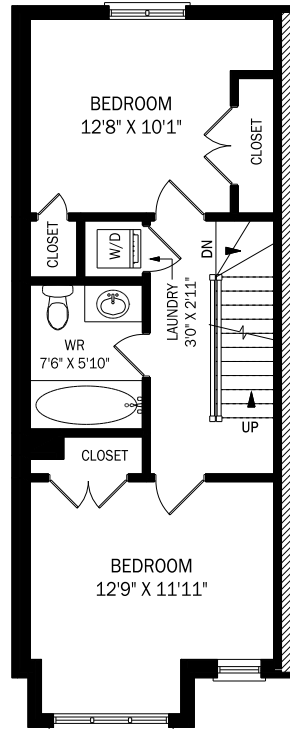

106 MITCHELL AVENUE, TORONTO

LOWER LEVEL - 221 SQUARE FEET

MAIN FLOOR - 529 SQUARE FEET

SECOND FLOOR - 514 SQUARE FEET

THIRD FLOOR - 427 SQUARE FEET

TERRACE LEVEL - 57 SQUARE FEET