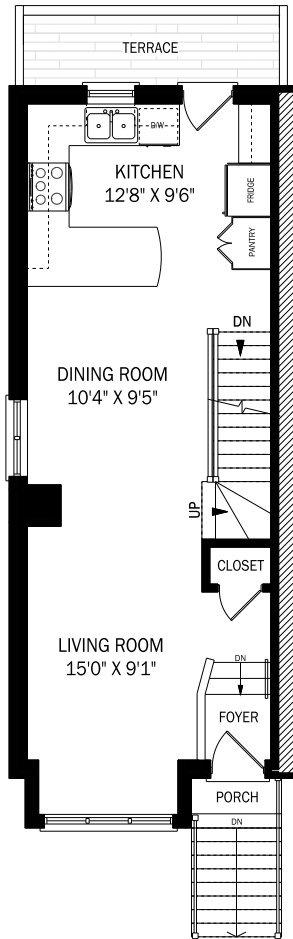

106 MITCHELL AVENUE, TORONTO

LOWER LEVEL - 221 SQUARE FEET

MAIN FLOOR - 529 SQUARE FEET

SECOND FLOOR - 514 SQUARE FEET

THIRD FLOOR - 427 SQUARE FEET

TERRACE LEVEL - 57 SQUARE FEET