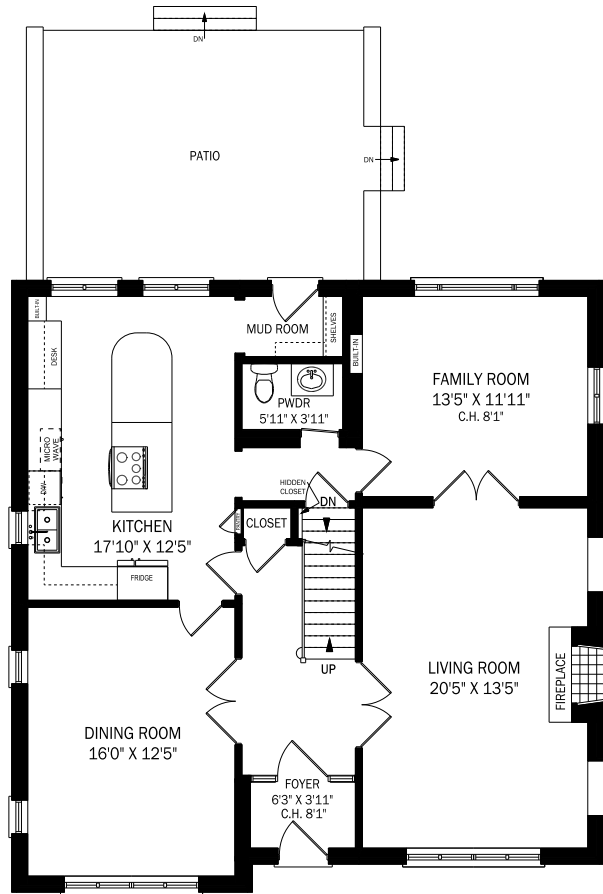

# 103 CORTLEIGH BOULEVARD, TORONTO

**LOWER LEVEL - 1072 SQUARE FEET**

CEILING HEIGHT 8'4"  
**MAIN FLOOR - 1253 SQUARE FEET**

CEILING HEIGHT 8'1"  
**SECOND FLOOR - 1072 SQUARE FEET**