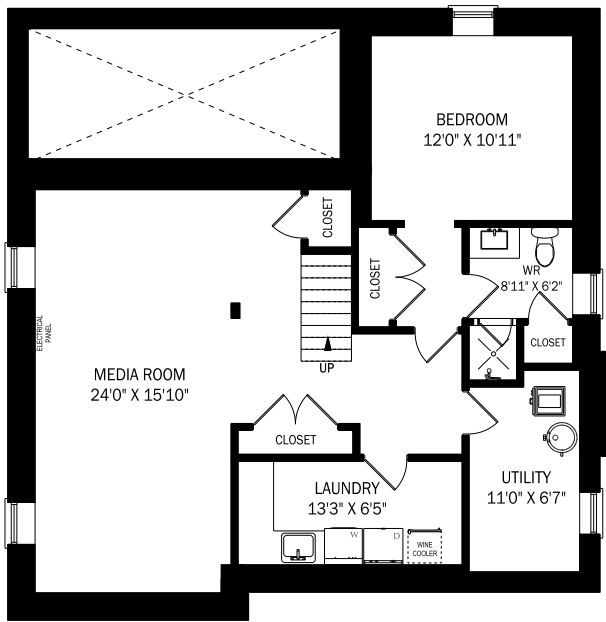

# 103 CORTLEIGH BOULEVARD, TORONTO

**LOWER LEVEL - 1072 SQUARE FEET**

CEILING HEIGHT 8'4"  
**MAIN FLOOR - 1253 SQUARE FEET**

CEILING HEIGHT 8'1"  
**SECOND FLOOR - 1072 SQUARE FEET**