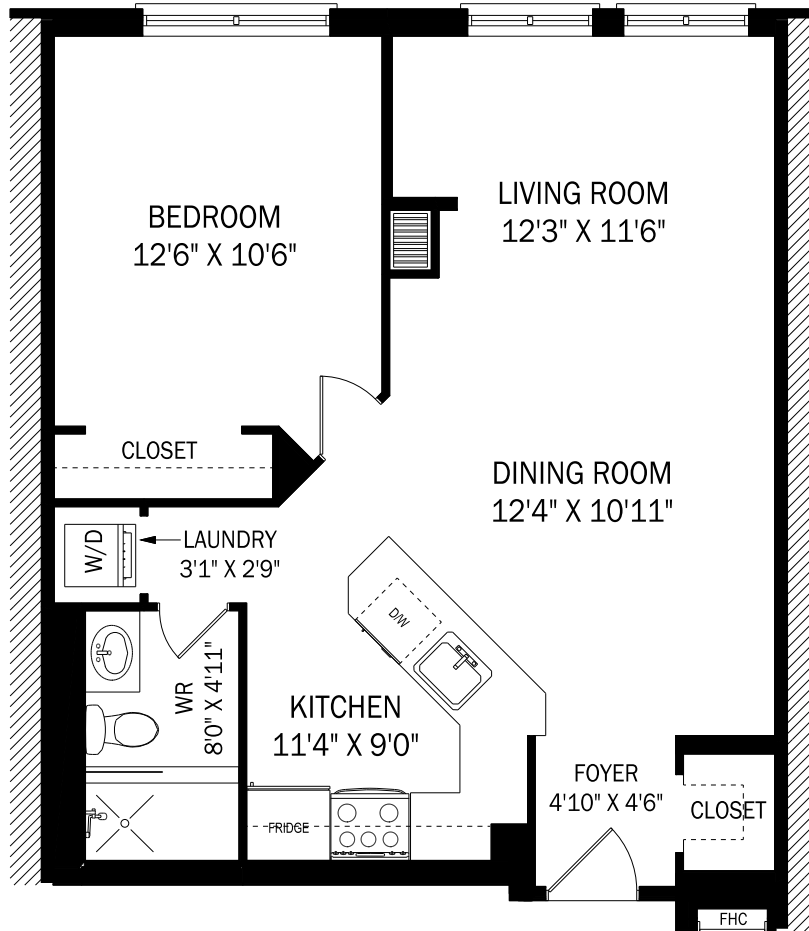

1001-25 GRENVILLE STREET, TORONTO

CEILING HEIGHT 8'0"

SUITE #1001 - APPROX. 676 SQUARE FEET